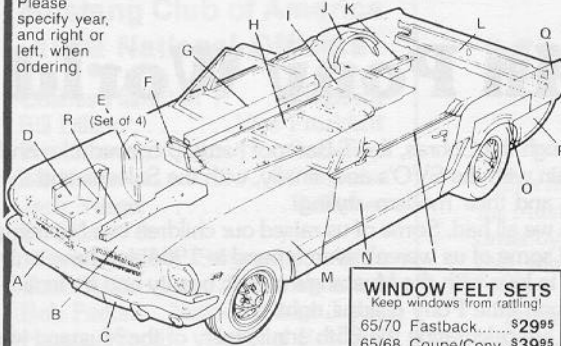

WINDOW FELT SETS

Keep windows from rattling!
65/70 Fastback.....$29⁹⁵
65/68 Coupe/Conv. $39⁹⁵
69/70 Coupe/Conv. $49⁹⁵
Specify year, body style.

1. **A. Bumpers.** Best quality!
   Specify year; front or rear. 65/70.....$77.95 ea.
   B. Hood Assembly: 65/66, 56612.....$149.95 ea.
   67/68, 786121.....$169.95 ea.
   C. Valances: 65/66 Front.....$39.95 ea.
   67/68 Front.....$74.95 ea.
   65/68 Rear*.....$39.95 ea.
   69/70 Rear*.....$49.95 ea.

1. **FLOOR PAN SPECIAL.....$169⁹⁵**
   Includes pair of A-107 fronts and pair of A-108-E extended rears
   COMPLETE FLOOR SPECIAL.....$229⁹⁵
   Includes pair of A-107 fronts, pair of A-108-E extended rears, plus pair of 99126(righthand),88126(lefthand) fire wall patches.
   CONVERTIBLE FLOOR SPECIAL.....$349⁹⁵
   Includes pair of A-107 fronts, pair of A-108-E extended rears, pair of A-112 inner rocker panels and pair of A-114 torque boxes.

1. **D. Fender Aprons:** Front R/H.....$27.95 ea.
   65/66.....$27.95 ea.
   67/68.....$39.95 ea.
   69/73.....$39.95 ea.
   Front L/H.....$24.95 ea.
   65/66.....$24.95 ea.
   67/68.....$29.95 ea.
   69/73.....$24.95 ea.
   E. Splash Shields (w/rubber): 65/68.....$49.95 set
   F. Torque Box: 65/70, A-114 (convertible).....$49.95 ea.
   65/70, A-117 (hardtop).....$49.95 ea.
   G. Inner Rocker Panel: 65/70, A-112.....$49.95 ea.
   H. and I.—Floor Pans—see box at left.
   J. Outer Wheel House: 65/66.....$49.95 ea.
   67/70 (specify year).....$54.95 ea.
   Inner Wheel House*: 65/70.....$54.95 ea.
   K. Rear Shackle Rail: 65/70.....$44.95 ea.
   L. Tail Light Panels: 65/66, 50324.....$59.95 ea.
   67/68 70324.....$59.95 ea.
   69 90320.....$99.95 ea.
   71/73, 30320.....$99.95 ea.
   M. Front Fenders: 65/66.....$119.95 ea.
   67/70.....$129.95 ea.
   N. Outer Door Skins: 65/66.....$79.95 ea.
   67/68.....$89.95 ea.
   O. Wheel Flair Patch: 65/66, M-101.....$34.95 ea.
   67/68, M-201.....$28.00 ea.
   69/70, M-301.....$34.00 ea.
   P. Lower Rear Quarter Patch: 65/66, 88100 (left).....$23.50 ea.
   65/66, 99100 (right).....$23.50 ea.
   67/68, 88200 (left).....$28.50 ea.
   67/68, 99200 (right).....$28.50 ea.
   69/70, M-300.....$39.00 ea.
   71/73, M-400.....$39.00 ea.
   Inner Lower Rear Quarter Patch*: 65/70, A-109.....$11.95 ea.
   71/73, A-409.....$18.00 ea.
   Q. Quarter Panel Skin (repro): 65/68.....$79.95 ea.
   69/70 Fastback Quarter*.....$99.95 ea.
   C9ZZ-63278401-AR (skin).....$99.95 ea.
   C9ZZ-63278401-BR (H.D.).....$169.95 ea.
   65/66 Full Quarter Panel*: 57846 (hardtop) (right).....$119.95 ea.
   57847 (conv.) (right).....$119.95 ea.
   67847 (left).....$119.95 ea.
   Trunk Floors*: 65/70, 51218 (right-hand).....$29.95 ea.
   65/70, 51219 (left-hand).....$29.95 ea.
   R. Frame Rail: FULL-124 (2 piece rail) (R or L).....$150.00 ea.
   *Not shown in illustration. Shipped Freight Included.
   *All Quarter Panels Require $10.00 Packing Charge

ORDER YOUR NEW COUGAR CATALOG. THE MOST PARTS & ACCESSORIES AVAILABLE ANYWHERE ONLY $2.00