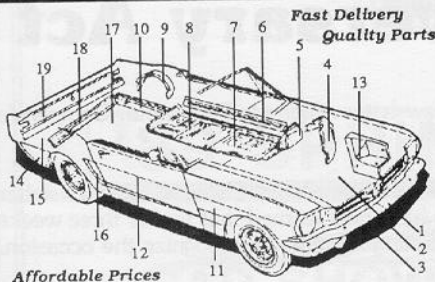

CLASSIC MUSTANG

BODY AND STRUCTURAL PANELS

Fast Delivery
Quality Parts

Affordable Prices

1. Front or Rear Bumper, 1965-1968 ..... $77.95
2. Front or Rear Bumper, 1969-1970 ..... $84.95
2. Hood, 1965-1968 ..... $149.00*
3. Valance, 1965-1968 ..... $39.00
4. Splash Shields, Set includes rubber, 1965-68 ..... $49.95
5. Torque Box, 1965-1970 Conv., M114 ..... ca. $49.95
- 1967-1970 Coupes & FB, M114A ..... ca. $49.95
8. Torque Box Rail Repair Patch, M122 ..... $15.00
6. Inner Rocker Panels, 1965-1970, M112 ..... $49.95
10. Inner Rocker Panels, 1969-73, Correct Contour ..... ca. $89.95
7. Front Floors, 1965-1970, M106 Short Front ..... ca. $36.00
- 1965-1970 M107 Long Front ..... ca. $40.00*
- 1965-1970 Full length floors ..... pr. $159.95
8. Rear Floors, 1965-1970 M108 ..... $40.00
9. Outer Wheel House, 1965-1966 ..... ca. $49.95
- 1967-1968 ..... ca. $59.00
- 1969-1970 ..... ca. $64.95
- 1971-1973 ..... ca. $79.95
19. Inner Wheel House, 1965-1970 ..... $58.00
10. Rear Shackle Rail, 1965-1970, Original Type ..... ca. $36.00
- 1965-1970, High strength type ..... ca. $34.95
11. Front Fender, 1965-1966 ..... $119.95
- 1967-1968 ..... $139.95
- 1969-1970 ..... $139.95
25. M104 Rear Front Fender, 65-66 ..... $27.00
26. M204 Lower Rear Front Fender, 67-68 ..... $28.50
27. M104A Lower Rear of Front Fender, Inner Brace $16.50
28. M204A Lower Rear of Front Fender, Inner Brace $16.50
12. Full Outer Door Skin, 1965-1966 ..... $79.95
30. Full Outer Door Skin, 1967-1968 ..... $79.95
13. Fender Aprons Front R/LH Front L/RH Rear L or R
- 65-66 ..... $27.95 $27.95 $29.95
- 67-68 ..... $36.95 $27.95 $29.95
- 69-73 ..... $34.95 $27.95 $49.00
14. Lower Rear Quarter Patch
- 1965-1966 M100A $23.50
- 1967-1968 M200 ..... $28.50
- 1969-1970 M300 ..... $34.00
- 1971-1973 M400 ..... $39.00
15. Quarter Panel Skin, 1965-1968 ..... $79.95*
- 1971-1973 ..... $79.95*
42. New Full Quarter Panel, 65-66 O.E.M. Type,
43. Specify Coupe or Conv. ..... ca. $119.95*
44. Fastback Quarter Panel Skin '69-'70 ..... ca. $99.95*
45. Coupe or Conv Quarter Panel Skin 69-70 ..... ca. $239.00
16. M102 Front Rear Wheel 1964-1966 ..... $12.00
47. M102A Large Front Rear Wheel 64-66 ..... $24.00
17. Full Trunk Floor L or R 65-70 ..... ca. $29.95
49. Trunk Drop Off M109 67-73 ..... ca. $11.95
18. Trunk Reinforcing Bar 65-70 ..... $19.95
19. Tail Light Panel, 1965-1966 ..... $59.95
52. Tail Light Panel, 1967-1968 ..... $59.95

ITEMS NOT SHOWN ABOVE

- M121 Inner Floor Frame Support ..... ca. $35.00
- M124 Front Frame Extension ..... ca. $59.00
- M124A Short Frame Extension ..... ca. $19.95
- M126 Fire Wall Patch $29.50
- M120 Lower floor seat Pan (Conv) ..... ca. $49.95
- M218 Seat Riser Pan $55.00

* Shipped Freight Collect

FULL FLOOR PANS

* Made In America *
Heavy 18 Gauge
Excellent
Quality

DEALER
INQUIRIES
INVITED

Fits 1965-1970 ..... pair $159.95 *

2 YEAR WARRANTY ON ALL WEATHER STRIPPING

WINDSHIELD WEATHERSTRIPPING, American Made!