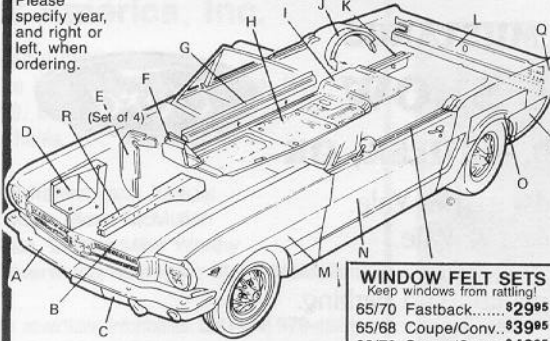

WINDOW FELT SETS
Keep windows from rattling!
65/70 Fastback.....$29⁹⁵
65/68 Coupe/Conv.....$39⁹⁵
69/70 Coupe/Conv.....$49⁹⁵
71/73 All.....$49⁹⁵
Specify year, body style.

1. **A. Bumpers.** Best quality!
   Specify year, front or rear. 65/70.....$77.95 ea.
   B. Hood Assembly: 65/66, 56612.....$149.95 ea.
   67/68, 766121.....$169.95 ea.
   C. Valances: 65/68 Front.....$39.95 ea.
   69/70 Front.....$74.95 ea.
   65/68 Rear.....$39.95 ea.
   69/70 Rear.....$49.95 ea.

1. **FLOOR PAN SPECIAL FPS 100**.....$169⁹⁵
   Includes pair of A-107 fronts and pair of A-108-E extended rears.
   COMPLETE FLOOR SPECIAL FPS 200.....$229⁹⁵
   Includes pair of A-107 fronts, pair of A-108-E extended rears, plus pair of fire wall patches, 126PR.
   CONVERTIBLE FLOOR SPECIAL FPS 300.....$349⁹⁵
   Includes pair of A-107 fronts, pair of A-108-E extended rears, pair of A-112 inner rocker panels and pair of A-114 torque boxes.

1. **D. Fender Aprons:** Front R/H.....$27.95 ea.
   65/66.....$27.95 ea.
   67/68.....$39.95 ea.
   69/73.....$39.95 ea.
   Front L/H.....$27.95 ea.
   65/66.....$27.95 ea.
   67/68.....$24.95 ea.
   69/73.....$24.95 ea.
   Rear L or R.....$29.95 ea.
   65/66.....$29.95 ea.
   67/68.....$29.95 ea.
   69/73.....$47.00 ea.
   E. Splash Shields (w/rubber): 65/68, 16102.....$49.95 set
   F. Torque Box: 65/70, A-114 (convertible).....$49.95 ea.
   65/70, A-117 (hardtop).....$49.95 ea.
   G. Inner Rocker Panel: 65/70, A-112.....$49.95 ea.
   H. and I.—Floor Pans—see box at left.
   J. Outer Wheel House: 65/66.....$49.95 ea.
   67/70 (specify year).....$54.95 ea.
   Inner Wheel House*: 65/70.....$54.95 ea.
   K. Rear Shackles Rail: 65/70.....$44.95 ea.
   L. Tail Light Panels: 65/66, 50324.....$59.95 ea.
   67/68, 70324.....$59.95 ea.
   69, 90320.....$99.95 ea.
   71/73, 30320.....$99.95 ea.
   M. Front Fenders: 65/66.....$119.95 ea.
   67/70.....$129.95 ea.
   N. Outer Door Skins: 65/66.....$79.95 ea.
   67/68.....$89.95 ea.
   O. Wheel Flair Patch: 65/66, M-101.....$34.95 ea.
   67/68, M-201.....$28.00 ea.
   69/70, M-301.....$34.00 ea.
   P. Lower Rear Quarter Patch: 65/66, 88100 (left).....$23.50 ea.
   65/66, 99100 (right).....$23.50 ea.
   67/68, 88200 (left).....$28.50 ea.
   67/68, 99200 (right).....$28.50 ea.
   69/70, M-300.....$34.00 ea.
   71/73, M-400.....$39.00 ea.
   Inner Lower Rear Quarter Patch*: 65/70, A-109.....$11.95 ea.
   71/73, A-409.....$18.00 ea.
   * Q. Quarter Panel Skin (repro): 65/68.....$79.95 ea.
   * 69/70 Fastback Quarter*: C9ZZ-6327840/1-AR (skin).....$99.95 ea.
   C9ZZ-6327840/1-BF (H.D.).....$169.95 ea.
   * 65/66 Full Quarter Panel*: 57846 (hardtop) (right).....$119.95 ea.
   57847 (left).....$119.95 ea.
   67846 (conv.) (right).....$119.95 ea.
   67847 (left).....$119.95 ea.
   Trunk Floors*: 65/70, 51218 (right-hand).....$29.95 ea.
   65/70, 51219 (left-hand).....$29.95 ea.
   R. Frame Rail: FULL-124 (2 piece rail) (R or L).....$150.00 ea.
   *Not shown in illustration. * Shipped Freight Collect.
   *All Quarter Panels Require $10.00 Packing Charge

WE WELCOME DEALER INQUIRIES!