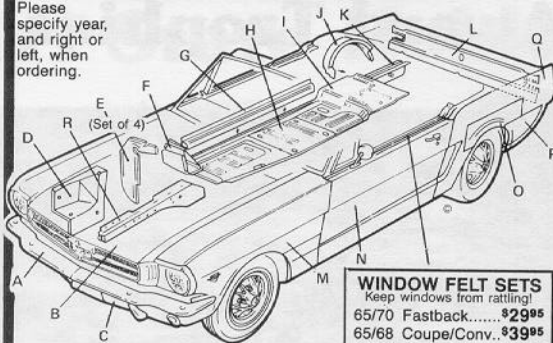

YOUR ONE-STOP MUSTANG SHOP!

Please specify year, and right or left, when ordering.

WINDOW FELT SETS
Keep windows from rattling!
65/70 Fastback.....$29⁹⁵
65/68 Coupe/Conv.....$39⁹⁵
69/70 Coupe/Conv.....$49⁹⁵
71/73 All.....$49⁹⁵
Specify year, body style.

1. **A. Bumpers.** Best quality!
   Specify year; front or rear. 65/70.....$77.95 ea.
   65/68 56612.....$149.95 ea.
   67/68, 76612.....$169.95 ea.
2. **B. Hood Assembly:** 65/66, 56612.....$169.95 ea.
   67/68, 76612.....$169.95 ea.
3. **C. Valances:** 65/68 Front.....$39.95 ea.
   69/70 Front.....$74.95 ea.
   65/68 Rear.....$39.95 ea.
   69/70 Rear.....$49.95 ea.

1. **FLOOR PAN SPECIAL FPS 100**.....$169⁹⁵
   Includes pair of A-107 fronts and pair of A-108-E extended rears.
2. **COMPLETE FLOOR SPECIAL FPS 200**.....$229⁹⁵
   Includes pair of A-107 fronts, pair of A-108-E extended rears, plus pair of fire wall patches, 126PR.
3. **CONVERTIBLE FLOOR SPECIAL FPS 300**.....$349⁹⁵
   Includes pair of A-107 fronts, pair of A-108-E extended rears, pair of A-112 inner rocker panels and pair of A-114 torque boxes.

1. **D. Fender Aprons:** Front R/H Front L/H Rear L or R
   65/66.....$27.95 ea.....$27.95 ea.....$29.95 ea.
   67/68.....$39.95 ea.....$24.95 ea.....$29.95 ea.
   69/73.....$39.95 ea.....$24.95 ea.....$47.00 ea.
2. **E. Splash Shields (w/rubber):** 65/68, -16102.....$49.95 set
3. **F. Torque Box:** 65/70, A-114 (convertible).....$49.95 ea.
   65/70, A-117 (hardtop).....$49.95 ea.
4. **G. Inner Rocker Panel:** 65/70, A-112.....$49.95 ea.
5. **H. and I.—Floor Pans—see box at left.**
6. **J. Outer Wheel House:** 65/66.....$49.95 ea.
   67/70 (specify year).....$54.95 ea.
7. **Inner Wheel House*:** 65/70.....$54.95 ea.
8. **K. Rear Shackle Rail:** 65/70.....$44.95 ea.
9. **L. Tail Light Panels:** 65/66, 50324.....$59.95 ea.
   67/68, 70324.....$59.95 ea.
   69, 90320.....$99.95 ea.
   71/73, 30320.....$99.95 ea.
10. **M. Front Fenders:** 65/66.....$119.95 ea.
    67/70.....$129.95 ea.
11. **N. Outer Door Skins:** 65/66.....$79.95 ea.
    67/68.....$89.95 ea.
12. **O. Wheel Flair Patch:** 65/66, M-101.....$34.95 ea.
    67/68, M-201.....$28.00 ea.
    69/70, M-301.....$34.00 ea.
13. **P. Lower Rear Quarter Patch:** 65/66, 88100 (left).....$23.50 ea.
    65/66, 99100 (right).....$23.50 ea.
    67/68, 88200 (left).....$28.50 ea.
    67/68, 99200 (right).....$28.50 ea.
    69/70, M-300.....$34.00 ea.
    71/73, M-400.....$39.00 ea.
14. **Inner Lower Rear Quarter Patch*:** 65/70, A-109.....$11.95 ea.
    71/73, A-409.....$18.00 ea.
15. **Q. Quarter Panel Skin (repro):** 65/66.....$79.95 ea.
    69/70 Fastback Quarter*: C9ZZ-6327840/1-AR (skin).....$99.95 ea.
    C9ZZ-6327840/1-BR (H.D.).....$169.95 ea.
16. ***65/66 Full Quarter Panel*:** 57846 (hardtop) (right).....$119.95 ea.
    57847 (left).....$119.95 ea.
    67846 (conv.) (right).....$119.95 ea.
    67847 (left).....$119.95 ea.
17. **Trunk Floors*:** 65/70, 51218 (right-hand).....$29.95 ea.
    65/70, 51219 (left-hand).....$29.95 ea.
18. **R. Frame Rail:** FULL-124 (2 piece rail) (R or L).....$150.00 ea.
19. *Not shown in illustration. Shipped Freight Collect.
    *All Quarter Panels Require $10.00 Packing Charge

NEW COUGAR CATALOG!
Only $2.00

NEW MUSTANG CATALOG!
Only $1.00