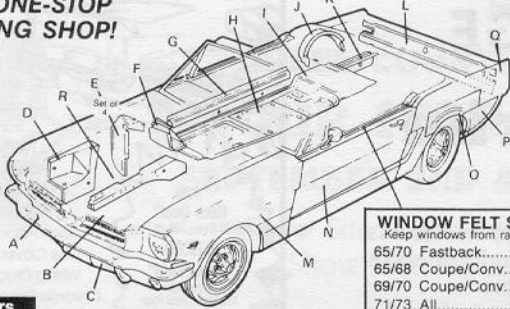

YOUR ONE-STOP MUSTANG SHOP!

Please specify year, and right or left, when ordering.

WINDOW FELT SETS

A. Bumpers.
Best quality! Specify year; front or rear. 65/70.....$77.95 ea.

B. Hood Assembly.
65/66, 56612.....$149.95 ea.
67/68, 766121.....$169.95 ea.

C. Valances.
65/66 Front, 57939.....$39.95 ea.
67/68 Front, 77939.....$74.95 ea.
65/68 Rear.....$39.95 ea.
69/70 Rear.....$49.95 ea.

D. Fender Aprons.
Front R/H Front L/H Rear L or R
65/66.....$27.95 ea. $35.35 ea. $29.95 ea.
67/68.....$39.95 ea. $24.10 ea. $29.95 ea.
69/73.....$37.95 ea. $24.10 ea. $47.00 ea.

E. Splash Shield Kits (w/rubber).
65/66, 65102.....$49.95 set
67/68, 67102.....$49.95 set

F. Torque Box.
65/70, A 114 (convertible).....$49.95 ea.
65/70, A 117 (hardtop).....$49.95 ea.

G. Inner Rocker Panel.
65/68, A 112.....$49.95 ea.
69/73, M 112 A.....$89.95 ea.

H. and I., Floor Pans, see items below.

J. Outer Wheel House.
65/66, A 113.....$49.95 ea.
67/70 (specify year).....$54.95 ea.

Inner Wheel House*.
65/70.....$54.95 ea.

K. Rear Shackle Rail.
65/70, M 103.....$44.95 ea.

L. Tail Light Panels.
65/66, 50324.....$59.95 ea.
67/68, 70324.....$59.95 ea.
69, 90320.....$89.95 ea.
71/73, 30320.....$89.95 ea.

M. Front Fenders.
65/66.....$119.95 ea.
67/70.....$129.95 ea.

Floor Pan Special
Incl. 1pr. A 107 fronts and 1pr. A 108 E extended rears. FPS 100.....$169⁹⁵

Complete Floor Special
Incl. 1pr. A 107 fronts, 1pr. A 108 E extended rears plus 1pr. fire wall patches. 126 PR. FPS 200.....$229⁹⁵

Convertible Floor Special
65/68, Incl. 1pr. A 107 fronts, 1pr. A 108 E extended rears plus 1pr. A 112 inner rocker panels and 1pr. A 114 torque boxes. FPS 300.....$349⁹⁵

65/68 Heater Plenum
58471.....$19⁹⁵
Deluxe. C5Z 18471 BR.....$29⁹⁵

Car Cover Cable Lock
CBL 100.....$9⁹⁵

Tail Light Bezels
65/66 53489.....$25⁹⁰ pr.
67/68 C8Z 13489 A.....$59⁷⁰ set

Tail Light Lenses
65/66 C5Z 13450 AR.....$8⁰⁰ ea.

N. Outer Door Skins.
65/66.....$79.95 ea.
67/68.....$89.95 ea.

O. Wheel Flair Patch.
65/66, M 101.....$34.95 ea.
67/68, M 201.....$28.00 ea.
69/70, M 301.....$34.00 ea.

P. Lower Rear Quarter Patch.
65/66, 88100 (left).....$23.50 ea.
65/66, 99100 (right).....$23.50 ea.
67/68, 88200 (left).....$28.50 ea.
67/68, 99200 (right).....$28.50 ea.
69/70, M 300 HT.....$34.00 ea.
69/73, M 300 A F/B.....$34.00 ea.
71/73, M 400.....$39.00 ea.

Inner Lower Rear Quarter Patch*.
65/70, A 109.....$11.95 ea.
71/73, A 409.....$18.00 ea.

Q. Quarter Panel Skin (repro).
65/68.....$79.95 ea.

69/70 Fastback Quarter*.
C9Z2-6327840/1 AR (skin).....$99.95 ea.
C9Z2-6327840/1 BR (H.D.).....$169.95 ea.

65/66 Full Quarter Panel*.
57846 (hardtop) (right).....$119.95 ea.
57847 (left).....$119.95 ea.
67846 (conv.) (right).....$119.95 ea.
67847 (left).....$119.95 ea.

Trunk Floors*.
65/70, 51218 (right-hand).....$29.95 ea.
65/70, 51219 (left-hand).....$29.95 ea.

R. Frame Rail.
FULL 124 (2 piece rail) (R or L).....$150.00 ea.
* Not shown in illustration.

Shipped Freight Collect.
All Quarter Panels Require $100⁰⁰ Packing Charge.

Perfect Fit Radio