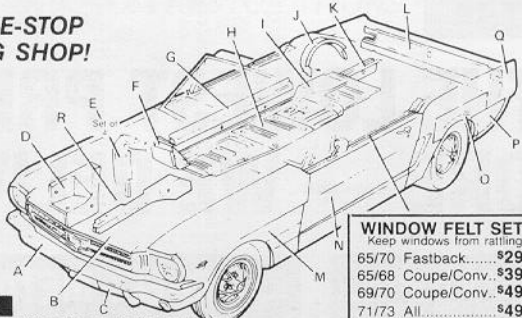

YOUR ONE-STOP MUSTANG SHOP!

Please specify year, and right or left, when ordering.

WINDOW FELT SETS
Keep windows from rattling!
65/70 Fastback.....$29⁹⁵
65/68 Coupe/Conv. $39⁹⁵
69/70 Coupe/Conv. $49⁹⁵
71/73 All.....$49⁹⁵
Specify year, body style.

- **A. Bumpers.**
  Best quality! Specify year; front or rear. 65/70.....$77.95 ea.
- **B. Hood Assembly.**
  65/66, 56612.....$149.95 ea.
  67/68, 766121.....$169.95 ea.
- **C. Valances.**
  65/66 Front, 57939.....$39.95 ea.
  67/68 Front, 77939.....$39.95 ea.
  69 Front, 97626.....$74.95 ea.
  70 Front, 07626.....$74.95 ea.
  65/68 Rear.....$39.95 ea.
  69/70 Rear.....$49.95 ea.
- **D. Fender Aprons.**
  Front R/H Front L/H Rear L or R
  65/66.....$27.95 ea. $27.95 ea. $29.95 ea.
  67/68.....$39.95 ea. $24.10 ea. $29.95 ea.
  69/73.....$37.95 ea. $24.10 ea. $47.00 ea.
- **E. Splash Shield Kits (w/rubber).**
  65/66, 65102.....$49.95 set
  67/68, 67102.....$49.95 set
- **F. Torque Box.**
  65/70, A 114 (convertible).....$49.95 ea.
  65/70, A 117 (hardtop).....$49.95 ea.
- **G. Inner Rocker Panel.**
  65/68, A 112.....$49.95 ea.
  69/73, M 112 A.....$89.95 ea.
- **J. Outer Wheel House.**
  65/66, A 113.....$49.95 ea.
  67/70 (specify year).....$54.95 ea.
- **Inner Wheel House***
  65/70.....$54.95 ea.
- **K. Rear Shackle Rail.**
  65/70, M 103.....$44.95 ea.
- **L. Tail Light Panels.**
  65/66, 50324.....$59.95 ea.
  67/68, 70324.....$59.95 ea.
  69, 90320.....$89.95 ea.
  71/73, 30320.....$99.95 ea.
- **M. Front Fenders.**
  65/66.....$119.95 ea.
  67/70.....$129.95 ea.
- **N. Outer Door Skins.**
  65/66.....$79.95 ea.
  67/68.....$89.95 ea.
- **O. Wheel Flair Patch.**
  65/66, M 101.....$34.95 ea.
  67/68, M 201.....$28.00 ea.
  69/70, M 301.....$34.00 ea.
- **P. Lower Rear Quarter Patch.**
  65/66, 88100 (left).....$23.50 ea.
  65/66, 99100 (right).....$23.50 ea.
  67/68, 88200 (left).....$28.50 ea.
  67/68, 99200 (right).....$28.50 ea.
  69/70, M 300 HT.....$34.00 ea.
  69/73, M 300 A F/B.....$34.00 ea.
  71/73, M 400.....$39.00 ea.
- **Inner Lower Rear Quarter Patch*.**
  65/70, A 109.....$11.95 ea.
  71/73, A 409.....$18.00 ea.
- **Q. Quarter Panel Skin (repro).**
  65/68.....$79.95 ea.
- **69/70 Fastback Quarter*.**
  C9ZZ-6327840/1 AR (skin).....$99.95 ea.
  C9ZZ-6327840/1 BR (H.D.).....$169.95 ea.
- **65/66 Full Quarter Panel*.**
  57846 (hardtop) (right).....$119.95 ea.
  57847 (left).....$119.95 ea.
  67846 (conv.) (right).....$119.95 ea.
  67847 (left).....$119.95 ea.
- **Trunk Floors*.**
  65/70, 51218 (right-hand).....$29.95 ea.
  65/70, 51219 (left-hand).....$29.95 ea.
- Not shown in illustration.
- Shipped Freight Collect.
- All quarter panels require $10⁰⁰ packing charge.

- **R. Frame Rail.**
  FULL 124 (2 piece rail) (R or L).....$150.00 ea.
- **Floor Pan Special**
  Incl. 1pr. A 107 fronts and 1pr. A 108 E extended rears. FPS 100.....$169⁹⁵
- **Complete Floor Special**
  Incl. 1pr. A 107 fronts, 1pr. A 108 E extended rears plus 1pr. fire wall patches. 126 PR. FPS 200.....$229⁹⁵
- **Convertible Floor Special**
  Incl. 1pr. A 107 fronts, 1pr. A 108 E extended rears plus 1pr. A 112 inner rocker panels and 1pr. A 114 torque boxes. FPS 300.....$349⁹⁵