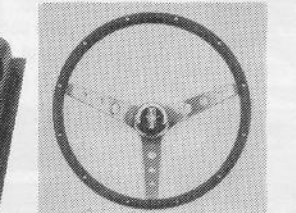

STEERING WHEEL

Beautiful walnut finish. Complete with Mustang emblem & adapter. 15" dia. Not available for tilt wheels.
65-67 9663294R **$84.95**
68-73 9663249R

LEAF SPRINGS

65-73 Leaf Springs ..... pr. 149.95

INTERIORS

Available in original colors. Just a partial list - many more models IN STOCK for immediate delivery. Best quality.

- 65-68 Standard
  - 2 buckets 117.90
  - Complete set 159.95
  - Door panels .... pr. 69.95
- 65-66 Pony
  - 2 buckets 144.90
  - Complete set 214.95
  - Door panels .... pr. 134.95

MOLDED CARPET

The very best molded carpet. Correct blend of material 80/20 for 65-68, 100% nylon for 69-73. Full cut 30 ounce 1/2" underlay pad bonded to the carpet.
65-73 All body styles 99.00
69-70 Mach 1 w/insert ... 144.95
65-73 Carpet underlay ... 34.95

NEW 1990 MUSTANG CATALOG
Now available is The Paddock's all new 164 page Mustang catalog. You'll appreciate the way our parts are broken down into categories with a Table of Contents & expanded index for those hard to find parts.