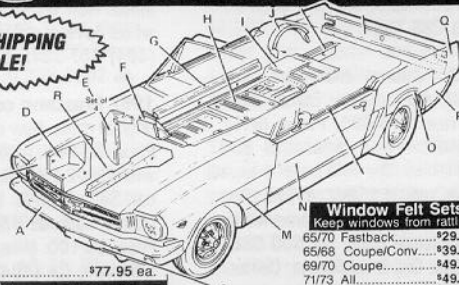

MT-10-90

MUSTANGS unlimited.

185 ADAMS STREET,
MANCHESTER, CT 06040

TO ORDER, CALL TOLL-FREE
1-800-243-7278

SAME DAY SHIPPING AVAILABLE!

Your One-Stop Mustang Shop!

Please specify year, and right or left when ordering.

A. Bumpers.

Best quality! Specify year, front or rear. 65/70.....$77.95 ea.

B. Hood Assembly.

65/66, 56612.....$149.95 ea.
57/68, 766121.....$169.95 ea.
NEW 67/68, 766122, FUW Indic.....$199.95 ea.

C. Valances.

65/66 Front, 57939.....$39.95 ea.
67/68 Front, 77939.....$39.95 ea.
69 Front, 97626.....$74.95 ea.
70 Front, 07626.....$74.95 ea.
65/68 Rear*.....$39.95 ea.
69/70 Rear*.....$49.95 ea.

D. Fender Aprons.

Front R/H Front L/H Rear L or R
65/66.....$27.95 ea. $24.50 ea. $29.95 ea.
67/68.....$39.95 ea. $22.95 ea. $29.95 ea.
69/73.....$42.95 ea. $27.45 ea. $47.00 ea.

E. Splash Shield Kits (w/rubber).

65/66, 65102.....$49.95 set
67/68, 67102.....$49.95 set

F. Torque Box.

65/70, A 114 (convertible).....$49.95 ea.
65/70, A 117 (hardtop).....$49.95 ea.

G. Inner Rocker Panel.

65/66, A 112.....$49.95 ea.
69/73, M 112 A.....$89.95 ea.

J. Outer Wheel House.

65/66, A 113.....$49.95 ea.
67/70 (specify year).....$54.95 ea.

Inner Wheel House*.

65/70.....$54.95 ea.

K. Rear Shackle Rail.

65/70, M 103.....$39.00 ea.

L. Tail Light Panels.

65/66, 50324.....$59.95 ea.
67/68, 70324.....$59.95 ea.
69, 90320.....$99.95 ea.
70, 00320.....$89.95 ea.
71/73, 30320.....$99.95 ea.

M. Front Fenders.

65/66.....$119.95 ea.
67/70.....$129.95 ea.

N. Outer Door Skins.

65/66.....$79.95 ea.
67/68.....$89.95 ea.

P. Lower Rear Quarter Patch.

65/66, 88100 (left).....$23.50 ea.
65/66, 99100 (right).....$23.50 ea.
67/68, 88200 (left).....$28.50 ea.
67/68, 99200 (right).....$28.50 ea.
69/70, M 300 HT.....$34.00 ea.
69/70, M 300 A/FB.....$34.00 ea.
71/73, M 400.....$39.00 ea.

Inner Lower Rear Quarter Patch*.

65/70, A 109.....$11.95 ea.
71/73, A 409.....$18.00 ea.

Q. Quarter Panel Skin (repro).

65/68.....$79.95 ea.
69/73.....$119.95 ea.

69/70 Fastback Quarter*.

C9Z2-6327840/1 AR (skin).....$99.95 ea.
C9Z2-6327840/1 BR (H.D.).....$169.95 ea.

65/66 Full Quarter Panel*.

57846 (hardtop) (right).....$119.95 ea.
57847 (hardtop) (left).....$119.95 ea.
67846 (conv.) (right).....$119.95 ea.
67847 (conv.) (left).....$119.95 ea.

Trunk Floors*.

R. Frame Rail

Floor Pan Special

Incl. 1 pr. A 107 fronts, & 1 pr. A108 E extended rears. FPS 100.....$169.95

* Not shown. ** Shipped Freight Collect. All quarter panels require $100 packing charge.

Information: (203) 647-1965 TeleFax: (203) 649-1260
Same Day Shipping, Next Day Delivery Available Upon Request!

65/66 Fog Lamp Kit

Includes housings, bars, bulbs. 68390.....$169.95

Battery Box Kit

65/73 Exact factory repro. Includes battery box, hold-down and hardware. Specify year
65/66 C5Z2 10732 KIT.....$14.00
67/70 C7Z2 10732 KIT.....$25.00
71/73 D1Z2 10732 KIT.....$17.00

Tri-Y Headers

SAVE! High quality headers add to the performance of any sm. blk. engine. S1MS 9430 R.....$109.95

P/S Lowering Bracket

Lowering bracket for power steering cylinders. C5Z2 3A352 R.....$14.95

HI-PO Exhaust Manifolds

Add $100 for chrome. C5Z2 9430 PR.....$289.95 pr.