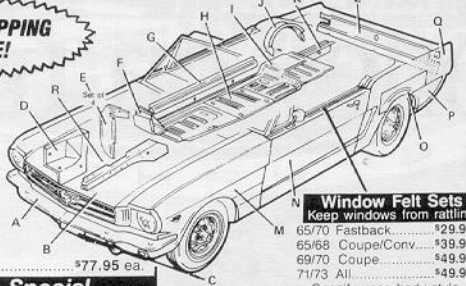

A. Bumpers.
Best quality!
Specify year,
front or rear. 65/70.....$77.95 ea.

Floor Pan Special
Incl. 1 pr. A 107 fronts, & 1 pr. A108 E extended rears. FPS 100.....$169.95

B. Hood Assembly.
65/66, 56612.....$149.95 ea.
67/68, 766121.....$169.95 ea.
NEW! 67/68, 766122, w/Indic.....$199.95 ea.

C. Valances.
65/66 Front, 57939.....$39.95 ea.
67/68 Front, 77939.....$39.95 ea.
69 Front, 97626.....$74.95 ea.
70 Front, 07626.....$74.95 ea.
65/68 Rear* (spec. yr) Lamps or exhaust $34.95 ea.
69/70 Rear*.....$49.95 ea.

D. Fender Aprons.
Front R/H Front L/H Rear L or R
65/66.....$27.95 ea. $24.50 ea. $29.95 ea.
67/68.....$39.95 ea. $22.95 ea. $29.95 ea.
69/73.....$42.95 ea. $27.45 ea. $47.00 ea.

E. Splash Shield Kits (w/rubber).
65/66, 65102.....$39.95 set
67/68, 67102.....$39.95 set

F. Torque Box.
65/70, 114 (convertible).....$49.95 ea.
65/70, 117 (hardtop).....$49.95 ea.

G. Inner Rocker Panel.
65/68, A 112.....$49.95 ea.
69/73, M 112 A.....$89.95 ea.

J. Outer Wheel House.
65/66 88113 LH/ 99113 RH.....$49.95 ea.
67/70.....$54.95 ea.

Inner Wheel House*.
65/70.....$54.95 ea.

K. Rear Shackle Rail.
65/70, 88103 LH, 99103 RH.....$29.95 ea.

L. Tail Light Panels.
65/66, 50324.....$59.95 ea.
67/68, 70324.....$59.95 ea.
69, 90320.....$99.95 ea.
70, 00320.....$89.95 ea.
71/73, 30320.....$99.95 ea.

M. Front Fenders.
65/66.....$119.95 ea.
67/70.....$129.95 ea.

N. Outer Door Skins.
65/66.....$79.95 ea.
67/68.....$89.95 ea.

P. Lower Rear Quarter Patch.
65/66, 88100 (left).....$23.50 ea.
65/66, 99100 (right).....$23.50 ea.
67/68, 88200 (left).....$27.50 ea.
67/68, 99200 (right).....$27.50 ea.
69/70, M 300.....$34.00 ea.
69/70, M 300 A/FB.....$34.00 ea.
71/73, M 400.....$39.00 ea.

Inner Lower Rear Quarter Patch*.
65/70, A 109.....$11.95 ea.
71/73, A 409.....$18.00 ea.

Q. Quarter Panel Skin (repro).
65/68.....$79.95 ea.
69/73.....$99.95 ea.

69/70 Fastback Quarter*.
C9Z2-6327840/1 AR (skin).....$99.95 ea.
C9Z2-6327840/1 BR (H.D.).....$169.95 ea.

65/66 Full Quarter Panel*.
57846 (hardtop) (right).....$119.95 ea.
57847 (hardtop) (left).....$119.95 ea.
67846 (conv.) (right).....$119.95 ea.
67847 (conv.) (left).....$119.95 ea.

Trunk Floors*.
65/68 61218 RH $29.95 65/68 61219 LH $29.95
69/70 51218 RH $29.95 69/70 51219 LH $29.95

R. Frame Rail Complete Front
FULL 124 (2 piece rail) (R or L).....$134.95 ea.

* Not shown. PrePay • Shipped Freight Collect
Fender, quarter panels require $1000 packing charge

Complete Floor Special
Incl. 1pr. A 107 fronts, 1pr. A 108 E extended rears plus 1pr. fire wall patches. 126 PR. FPS 200.....$229.95

Convertible Floor Special
Incl. 1pr. A 107 fronts, 1pr. A 108 E extended rears plus 1pr. A 112 inner rocker panels and 1pr. A 114 torque boxes. FPS 300.....$349.95

65/68 Heater Plenum
Deluxe!
Best quality. C5ZZ 18471 BR.....$22.95
Heater Hose. Orig. style. 8 ft.....$15.95

Tail Light Bezels
65/66 53489.....$25.90 pr.
67/68 C8ZZ 13489 A.....$59.70 set