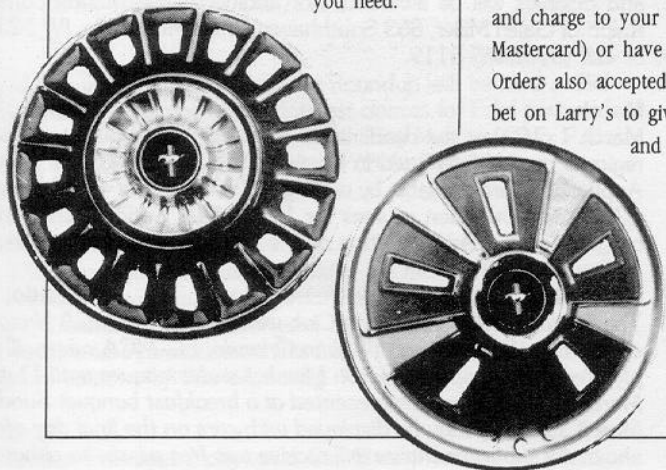

Concourse-Quality Parts and Service.

Over the 20 years that Larry's Thunderbird & Mustang Parts has been in business we've gained a reputation among enthusiasts for having the most complete and comprehensive 65-73 Mustang parts selection in the industry. Our goal is concours-winning quality. And we've achieved that. But having a huge selection of award-winning parts doesn't mean much unless we know what parts go where. No problem. Our parts men have the experience necessary to make sure you get what you need.