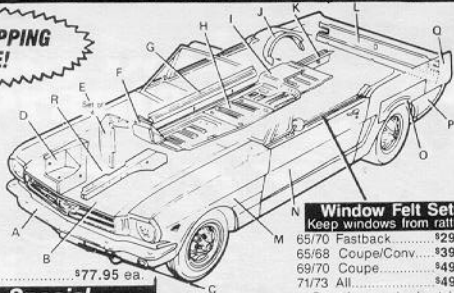

A. Bumpers

Best quality!
Specify year,
front or rear. 65/70.....$77.95 ea.

Floor Pan Special

Incl. 1 pr. A 107 fronts, & 1 pr.
A108 E extended rears. FPS 100.....$169.95

B. Hood Assembly

65/66 56612.....$149.95 ea.
67/68 766121.....$169.95 ea.
New! 67/68 766122, w/ Induc.....$199.95 ea.

C. Valances

65/66 Front, 57939.....$39.95 ea.
67/68 Front, 77939.....$39.95 ea.
69 Front, 97626.....$74.95 ea.
70 Front, 7626.....$74.95 ea.
65/68 Rear* (spec. yr) Lamps or exhaust.....$34.95 ea.
69/70 Rear*.....$49.95 ea.

D. Fender Aprons

Front R/H Front L/H Rear L or R
65/66.....$27.95 ea. $24.50 ea. $29.95 ea.
67/68.....$39.95 ea. $22.95 ea. $29.95 ea.
69/73.....$42.95 ea. $27.45 ea. $47.00 ea.

E. Splash Shield Kits (w/rubber)

65/66 65102.....$39.95 set
67/68 67102.....$39.95 set

F. Torque Box

65/70 114 (convertible).....$49.95 ea.
65/70 117 (hardtop).....$49.95 ea.

G. Inner Rocker Panel

65/68, A 112.....$49.95 ea.
69/73, M 112 A.....$89.95 ea.

J. Outer Wheel House

65/66 88113 LH / 99113 RH.....$49.95 ea.
67/70.....$54.95 ea.

Inner Wheel House*

65/70.....$54.95 ea.

K. Rear Shackle Rail

65/70 88103 LH, 99103 RH.....$29.95 ea.

L. Tail Light Panels

M. Front Fenders

65/66.....$119.95 ea.
67/70.....$129.95 ea.

N. Outer Door Skins

65/66.....$79.95 ea.
67/68.....$89.95 ea.

P. Lower Rear Quarter Patch

65/66 88100 (left).....$23.50 ea.
65/66 99100 (right).....$23.50 ea.
67/68 88200 (left).....$27.50 ea.
67/68 99200 (right).....$27.50 ea.
69/70 M 300.....$34.00 ea.
69/70 M 300 A/F/B.....$34.00 ea.
71/73 M 400.....$39.00 ea.

Inner Lower Rear Quarter Patch*

65/70 A 109.....$11.95 ea.
71/73 A 409.....$18.00 ea.

Q. Quarter Panel Skin (repro).

65/68.....$79.95 ea.
69/73.....$99.95 ea.

69/70 Fastback Quarter*

C92Z-6327840/1 AR (skin).....$99.95 ea.
C92Z-6327840/1 BR (H.D.).....$169.95 ea.

65/66 Full Quarter Panel*

Trunk Floors*

65/68 61218 RH $29.95 65/68 61219 LH $29.95
69/70 51218 RH $29.95 69/70 51219 LH $29.95

R. Frame Rail Complete Front

FULL 124 (2 piece rail) (R or L).....$134.95 ea.

•10% shipping, all orders (min. $2.00). •FREE U.S. shipping (Continental U.S. only) on most orders over $200.00. •Pre-paid mail orders: Please send cashiers check or money order; personal checks must be held 5 days for bank clearance.

Information: (203) 647-1965 TeleFax: (203) 649-1260
Same Day Shipping, Next Day Delivery Available Upon Request!

Complete Floor Special

Incl. 1 pr. A 107 fronts, 1 pr. A 108 E extended rears plus 1 pr. fire wall patches.
126 PR. FPS 200.....$229.95

Convertible Floor Special

Incl. 1 pr. A 107 fronts, 1 pr. A 108 E extended rears plus 1 pr. A 112 inner rocker panels and 1 pr. A 114 torque boxes.
FPS 300.....$349.95

65/68 Heater Plenum

Deluxe!
Best quality. C5ZZ 18471 BR.....$22.95
Heater Hose. Orig. style. 8 ft.....$15.95

Tail Light Bezels

65/66 53489.....$25.90 pr.
67/68 C8ZZ 13489 A.....$59.70 set