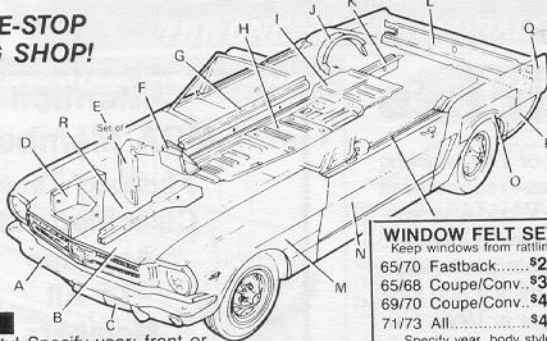

YOUR ONE-STOP MUSTANG SHOP!

Please specify year, and right or left, when ordering.

WINDOW FELT SETS
Keep windows from rattling.
65/70 Fastback.....$29.95
65/68 Coupe/Conv. $39.95
69/70 Coupe/Conv. $49.95
71/73 All.....$49.95
Specify year, body style.

A. Bumpers.

Best quality! Specify year; front or rear. 65/70.....$77.95 ea.

B. Hood Assembly.

65/66, 56612.....$149.95 ea.
67/68, 766121.....$169.95 ea.

C. Valances.

65/66 Front, 57939.....$39.95 ea.
67/68 Front, 77939.....$39.95 ea.
69 Front, 97626.....$74.95 ea.
70 Front, 07626.....$74.95 ea.
65/68 Rear.....$39.95 ea.
69/70 Rear.....$49.95 ea.

D. Fender Aprons.

Front R/H	Front L/H	Rear L or R
65/66.....$27.95 ea.	$27.95 ea.	$29.95 ea.
67/68.....$39.95 ea.	$24.10 ea.	$29.95 ea.
69/73.....$37.95 ea.	$24.10 ea.	$47.00 ea.

E. Splash Shield Kits (w/rubber).

65/66, 65102.....$49.95 set
67/68, 67102.....$49.95 set

F. Torque Box.

65/70, A 114 (convertible).....$49.95 ea.
65/70, A 117 (hardtop).....$49.95 ea.

G. Inner Rocker Panel.

65/68, A 112.....$49.95 ea.
69/73, M 112 A.....$89.95 ea.

J. Outer Wheel House.

65/66, A 113.....$49.95 ea.
67/70 (specify year).....$54.95 ea.

Inner Wheel House*

65/70.....$54.95 ea.

K. Rear Shackle Rail.

65/70, M 103.....$44.95 ea.

L. Tail Light Panels.

M. Front Fenders.

65/66.....$119.95 ea.
67/70.....$129.95 ea.

N. Outer Door Skins.

65/66.....$79.95 ea.
67/68.....$89.95 ea.

O. Wheel Flair Patch.

65/66, M 101.....$34.95 ea.
67/68, M 201.....$28.00 ea.
69/70, M 301.....$34.00 ea.

P. Lower Rear Quarter Patch.

65/66, 88100 (left).....$23.50 ea.
65/66, 99100 (right).....$23.50 ea.
67/68, 88200 (left).....$28.50 ea.
67/68, 99200 (right).....$28.50 ea.
69/70, M 300 HT.....$34.00 ea.
69/73, M 300 A F/B.....$34.00 ea.
71/73, M 400.....$39.00 ea.

Inner Lower Rear Quarter Patch*

65/70, A 109.....$11.95 ea.
71/73, A 409.....$18.00 ea.

Q. Quarter Panel Skin (repro).

65/68.....$79.95 ea.

69/70 Fastback Quarter*

C9ZZ-6327840/1 AR (skin).....$99.95 ea.
C9ZZ-6327840/1 BR (H.D.).....$169.95 ea.

65/66 Full Quarter Panel*

57846 (hardtop) (right).....$119.95 ea.
57847 (left).....$119.95 ea.
67846 (conv.) (right).....$119.95 ea.
67847 (left).....$119.95 ea.

Trunk Floors*

65/70, 51218 (right-hand).....$29.95 ea.
65/70, 51219 (left-hand).....$29.95 ea.

* Not shown in illustration.

Shipped Freight Collect.

All quarter panels require $10.00 packing charge.

*10% shipping, all orders (min. $2.00). *FREE U.P.S. shipping (Continental U.S. only) on most orders over $200.00. *Pre-paid mail orders: Please send cashiers check or money order; personal checks must be held 5 days for bank clearance.

Information: (203) 647-1965

TeleFax: (203) 649-1260

Battery Box Kit

65/73 Exact factory repro. Includes battery box, hold-down and hardware. Specify year. $1400
65/66 C5ZZ 10732 KIT.....$2500
67/70 C7ZZ 10732 KIT.....$1700

Tri-Y Headers

High quality reproduction headers add to the performance of any small block engine. SIMS 9430 R $10995

Power Steering Cylinder Lowering Bracket