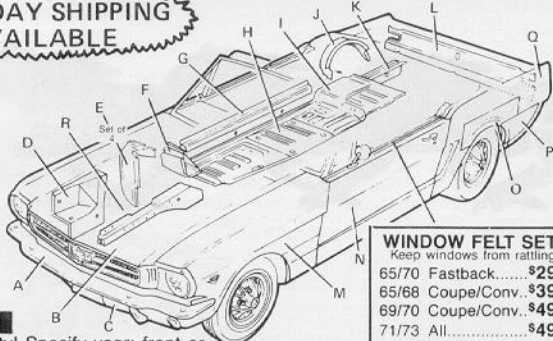

WINDOW FELT SETS
Keep windows from rattling!
65/70 Fastback.....$29.95
65/68 Coupe/Conv. $39.95
69/70 Coupe/Conv. $49.95
71/73 All.....$49.95
Specify year, body style.

1. **A. Bumpers.**
   Best quality! Specify year, front or rear. 65/70.....$77.95 ea.
2. **B. Hood Assembly.**
   65/66, 56612.....$149.95 ea.
   67/68, 766121.....$169.95 ea.
3. **C. Valances.**
   65/66 Front, 57939.....$39.95 ea.
   67/68 Front, 77939.....$39.95 ea.
   69 Front, 97626.....$74.95 ea.
   70 Front, 07626.....$74.95 ea.
   65/68 Rear*.....$39.95 ea.
   69/70 Rear*.....$49.95 ea.
4. **D. Fender Aprons.**
   Front R/H Front L/H Rear L or R
   65/66.....$27.95 ea. $27.95 ea. $29.95 ea.
   67/68.....$39.95 ea. $24.10 ea. $29.95 ea.
   69/73.....$37.95 ea. $24.10 ea. $47.00 ea.
5. **E. Splash Shield Kits (w/rubber).**
   65/66, 65102.....$49.95 set
   67/68, 67102.....$49.95 set
6. **F. Torque Box.**
   65/70, A 114 (convertible).....$49.95 ea.
   65/70, A 117 (hardtop).....$49.95 ea.
7. **G. Inner Rocker Panel.**
   65/68, A 112.....$49.95 ea.
   69/73, M 112 A.....$89.95 ea.
8. **J. Outer Wheel House.**
   65/66, A 113.....$49.95 ea.
   67/70 (specify year).....$54.95 ea.
9. **Inner Wheel House*.**
   65/70.....$54.95 ea.
10. **K. Rear Shackle Rail.**
    65/70, M 103.....$44.95 ea.
11. **L. Tail Light Panels.**
    65/66, 50324.....$59.95 ea.
    67/68, 70324.....$59.95 ea.
    69, 90320.....$99.95 ea.
    71/73, 30320.....$99.95 ea.
12. **M. Front Fenders.**
    65/66.....$119.95 ea.
    67/70.....$129.95 ea.
13. **N. Outer Door Skins.**
    65/66.....$79.95 ea.
    67/68.....$89.95 ea.
14. **O. Wheel Flair Patch.**
    65/66, M 101.....$34.95 ea.
    67/68, M 201.....$28.00 ea.
    69/70, M 301.....$34.00 ea.
15. **P. Lower Rear Quarter Patch.**
    65/66, 88100 (left).....$23.50 ea.
    65/66, 99100 (right).....$23.50 ea.
    67/68, 88200 (left).....$28.50 ea.
    67/68, 99200 (right).....$28.50 ea.
    69/70, M 300 HT.....$34.00 ea.
    69/73, M 300 A F/B.....$34.00 ea.
    71/73, M 400.....$39.00 ea.
16. **Inner Lower Rear Quarter Patch*.**
    65/70, A 109.....$11.95 ea.
    71/73, A 409.....$18.00 ea.
17. **Q. Quarter Panel Skin (repro).**
    65/68.....$79.95 ea.
18. **69/70 Fastback Quarter*.**
    C9ZZ-6327840/1 AR (skin).....$99.95 ea.
    C9ZZ-6327840/1 BR (H.D.).....$169.95 ea.
19. **65/66 Full Quarter Panel*.**
    57846 (hardtop) (right).....$119.95 ea.
    57847 (left).....$119.95 ea.
    67846 (conv.) (right).....$119.95 ea.
    67847 (left).....$119.95 ea.
20. **Trunk Floors*.**
    65/68 61218 RH $29.95 65/68 61219 LH $29.95
    69/70 51218 RH $29.95 69/70 51219 LH $29.95
    * Not shown in illustration.
    * Shipped Freight Collect.
    All quarter panels require $10.00 packing charge.

1. **R. Frame Rail.**
   FULL 124 (2 piece rail)
   (R or L).....$150.00 ea.
2. **Floor Pan Special**
   Incl. 1pr. A 107 fronts and 1pr. A 108 E extended rears. FPS 100.....$169.95
3. **Complete Floor Special**
   Incl. 1pr. A 107 fronts, 1pr. A 108 E extended rears plus 1pr. fire wall patches. 126 PR. FPS 200.....$229.95
4. **Convertible Floor Special**
   Incl. 1pr. A 107 fronts, 1pr. A 108 E extended rears plus 1pr. A 112 inner rocker panels and 1pr. A 114 torque boxes. FPS 300.....$349.95