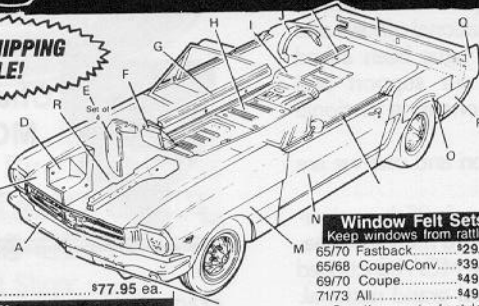

A. Bumpers.

Best quality! Specify year, front or rear. 65/70.....$77.95 ea.

B. Hood Assembly.

65/66, 56612.....$149.95 ea.
67/68, 766121.....$169.95 ea.
67/68, 766122, FUW Indic.....$199.95 ea.

C. Valances.

65/66 Front, 57939.....$39.95 ea.
67/68 Front, 77939.....$39.95 ea.
69 Front, 97626.....$74.95 ea.
70 Front, 07626.....$74.95 ea.
65/68 Rear.....$39.95 ea.
69/70 Rear.....$49.95 ea.

D. Fender Aprons.

	Front R/H	Front L/H	Rear L or R
65/66	$27.95 ea.	$27.95 ea.	$29.95 ea.
67/68	$39.95 ea.	$22.95 ea.	$29.95 ea.
69/73	$39.95 ea.	$24.10 ea.	$47.00 ea.

E. Splash Shield Kits (w/rubber).

65/66, 65102.....$49.95 set
67/68, 67102.....$49.95 set

F. Torque Box.

65/70, A 114 (convertible).....$49.95 ea.
65/70, A 117 (hardtop).....$49.95 ea.

G. Inner Rocker Panel.

65/68, A 112.....$49.95 ea.
69/73, M 112 A.....$89.95 ea.

J. Outer Wheel House.

65/66, A 113.....$49.95 ea.
67/70 (specify year).....$54.95 ea.

Inner Wheel House*

65/70.....$54.95 ea.

K. Rear Shackle Rail.

65/70, M 103.....$39.00 ea.

L. Tail Light Panels.

M. Front Fenders.

65/66.....$119.95 ea.
67/70.....$129.95 ea.

N. Outer Door Skins.

65/66.....$79.95 ea.
67/68.....$89.95 ea.

P. Lower Rear Quarter Patch.

65/66, 88100 (left).....$23.50 ea.
65/66, 99100 (right).....$23.50 ea.
67/68, 88200 (left).....$28.50 ea.
67/68, 99200 (right).....$28.50 ea.
69/70, M 300 H/T.....$34.00 ea.
69/70, M 300 A F/B.....$34.00 ea.
71/73, M 400.....$39.00 ea.

Inner Lower Rear Quarter Patch*

65/70, A 109.....$11.95 ea.
71/73, A 409.....$18.00 ea.

Q. Quarter Panel Skin (repro).

65/66.....$79.95 ea.
69/73.....$119.95 ea.

69/70 Fastback Quarter*

C9ZZ-6327840/1 AR (skin).....$99.95 ea.
C9ZZ-6327840/1 BR (H.D.).....$169.95 ea.

65/66 Full Quarter Panel*

57846 (hardtop) (right).....$119.95 ea.
57847 (hardtop) (left).....$119.95 ea.
67846 (conv.) (right).....$119.95 ea.
67847 (conv.) (left).....$119.95 ea.

Trunk Floors*

R. Frame Rail

FULL 124 (2 piece rail) (R or L).....$150.00 ea.

Floor Pan Special

Incl. 1 pr. A 107 fronts, & 1 pr. A108 E extended rears. FPS 100.....$169.95

* Not shown. Shipped Freight Collect. All quarter panels require $100⁰⁰ packing charge.

Window Felt Sets

Complete Floor Special

Incl. 1pr. A 107 fronts, 1pr. A 108 E extended rears plus 1pr. fire wall patches. 126 PR. FPS 200.....$229.95

Convertible Floor Special

Incl. 1pr. A 107 fronts, 1pr. A 108 E extended rears plus 1pr. A 112 inner rocker panels and 1pr. A 114 torque boxes. FPS 300.....$349.95

Deluxe!

Best quality. C5ZZ 18471 BR.....$22.95
Heater Hose, Orig. style, 8 ft.....$15.95

65/68 Heater Plenum

Tail Light Bezels

65/66 53489.....$25.90 pr.
67/68 C8ZZ 13489 A.....$59.70 set

Perfect Fit Radio

AM/FM stereo cassette, 14 watts 65/73 USA 02.....$139.95
Digital. USA 01.....$219.95
Other Styles Available

Radio Antenna Kit

65/68, C5ZZ 18813 AR.....$16.95

Floor Mats