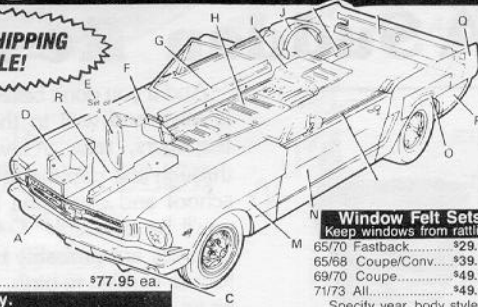

Your One-Stop Mustang Shop!

Please specify year, and right or left when ordering.

A. Bumpers.

Best quality! Specify year, front or rear. 65/70.....$77.95 ea.

B. Hood Assembly.

65/66, 56612.....$149.95 ea.
67/68, 766121.....$169.95 ea.
67/68, 766122, FUW Ind. ....$199.95 ea.

C. Valances.

65/66 Front, 57939.....$39.95 ea.
67/68 Front, 77939.....$39.95 ea.
69 Front, 97626.....$74.95 ea.
70 Front, 07626.....$74.95 ea.
65/68 Rear.....$39.95 ea.
69/70 Rear.....$49.95 ea.

D. Fender Aprons.

E. Splash Shield Kits (w/rubber).

65/66, 65102.....$49.95 set
67/68, 67102.....$49.95 set

F. Torque Box.

G. Inner Rocker Panel.

65/68, A 112.....$49.95 ea.
69/73, M 112 A.....$89.95 ea.

J. Outer Wheel House.

65/66, A 113.....$49.95 ea.
67/70 (specify year).....$54.95 ea.

Inner Wheel House.

65/70.....$54.95 ea.

K. Rear Shackle Rail.

65/70, M 103.....$39.00 ea.

L. Tail Light Panels.

65/66, 50324.....$59.95 ea.
67/68, 70324.....$59.95 ea.
69, 90320.....$99.95 ea.
70, DOZZ 6540320B.....$95.00 ea.
71/73, 30320.....$99.95 ea.

M. Front Fenders.

65/66.....$119.95 ea.
67/70.....$129.95 ea.

N. Outer Door Skins.

65/66.....$79.95 ea.
67/68.....$89.95 ea.

P. Lower Rear Quarter Patch.

65/66, 88100 (left).....$23.50 ea.
65/66, 99100 (right).....$23.50 ea.
67/68, 88200 (left).....$28.50 ea.
67/68, 99200 (right).....$28.50 ea.
69/70, M 300 HT.....$34.00 ea.
69/70, M 300 A/FB.....$34.00 ea.
71/73, M 400.....$39.00 ea.

Inner Lower Rear Quarter Patch.

65/70, A 109.....$11.95 ea.
71/73, A 409.....$18.00 ea.

Q. Quarter Panel Skin (repro).

65/68.....$79.95 ea.
69/73.....$119.95 ea.

69/70 Fastback Quarter.

C9ZZ-6327840/1 AR (skin).....$99.95 ea.
C9ZZ-6327840/1 BR (H.D.).....$169.95 ea.

65/66 Full Quarter Panel.

57846 (hardtop) (right).....$119.95 ea.
57847 (hardtop) (left).....$119.95 ea.
67846 (conv.) (right).....$119.95 ea.
67847 (conv.) (left).....$119.95 ea.

Trunk Floors.

R. Frame Rail

FULL 124 (2 piece rail) (R or L).....$150.00 ea.

Floor Pan Special

Incl. 1 pr. A 107 fronts, & 1 pr. A108 E extended rears. FPS 100.....$169.95

*10% shipping, all orders (min. $2.00). *FREE U.S. shipping (Continental U.S. only) on most orders over $200.00. *Pre-paid mail orders: Please send cashiers check or money order; personal checks must be held 5 days for bank clearance.
Information: (203) 647-1965 TeleFax: (203) 649-1260
Same Day Shipping. Next Day Delivery Available Upon Request!

65/66 Fog Lamp Kit

Includes housings, bars, bulbs.
68390.....$169.95

Battery Box Kit

65/73 Exact factory repro. Includes battery box, hold-down and hardware. Specify year
65/66 C5ZZ 10732 KIT.....$14.00
67/70 C7ZZ 10732 KIT.....$25.00
71/73 D1ZZ 10732 KIT.....$17.00

Complete Floor Special

Incl. 1 pr. A 107 fronts, 1 pr. A 108 E extended rears plus 1 pr. fire wall patches.
126 PR. FPS 200.....$229.95

Convertible Floor Special

65/68 Heater Plenum

Best quality. C5ZZ 18471 BR.....$22.95
Heater Hose, Orig. style, 8 ft.....$15.95

Tail Light Bezels

65/66 53489.....$25.90 pr.
67/68 CBZZ 13489 A.....$59.70 set