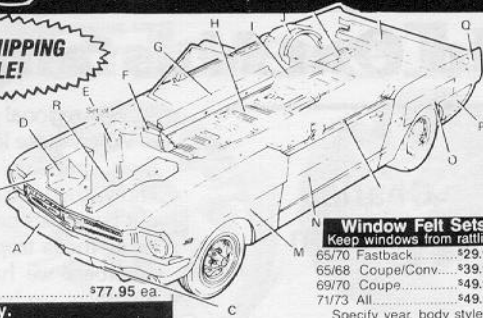

A. Bumpers.
Best quality!
Specify year, front or rear. 65/70.....$77.95 ea.

B. Hood Assembly.
65/66, 56612.....$149.95 ea.
67/68, 766121.....$169.95 ea.
NEW! 67/68, 766122, FUW Indic. $199.95 ea.

C. Valances.
65/66 Front, 57939.....$39.95 ea.
67/68 Front, 77939.....$39.95 ea.
69 Front, 07626.....$74.95 ea.
70 Front, 07626.....$74.95 ea.
65/68 Rear.....$39.95 ea.
69/70 Rear.....$49.95 ea.

D. Fender Aprons.
Front R/H Front L/H Rear L or R
65/66.....$27.95 ea. $27.95 ea. $29.95 ea.
67/68.....$39.95 ea. $22.95 ea. $29.95 ea.
69/73.....$39.95 ea. $24.10 ea. $47.00 ea.

E. Splash Shield Kits (w/rubber).
65/66, 65102.....$49.95 set
67/68, 67102.....$49.95 set

F. Torque Box.
65/70, A 114 (convertible).....$49.95 ea.
65/70, A 117 (hardtop).....$49.95 ea.

G. Inner Rocker Panel.
65/68, A 112.....$49.95 ea.
69/73, M 112 A.....$89.95 ea.

J. Outer Wheel House.
65/66, A 113.....$49.95 ea.
67/70 (specify year).....$54.95 ea.

Inner Wheel House*.
65/70.....$54.95 ea.

K. Rear Shackle Rail.
65/70, M 103.....$39.00 ea.

L. Tail Light Panels.
65/66, 50324.....$59.95 ea.
67/68, 70324.....$59.95 ea.
69, 90320.....$99.95 ea.
70, DOZZ 6540320B.....$95.00 ea.
71/73, 30320.....$99.95 ea.

M. Front Fenders.
65/66.....$119.95 ea.
67/70.....$129.95 ea.

N. Outer Door Skins.
65/66.....$79.95 ea.
67/68.....$89.95 ea.

P. Lower Rear Quarter Patch.
65/66, 88100 (left).....$23.50 ea.
65/66, 99100 (right).....$23.50 ea.
67/68, 88200 (left).....$28.50 ea.
67/68, 99200 (right).....$28.50 ea.
69/70, M 300 HT.....$34.00 ea.
69/70, M 300 A F/B.....$34.00 ea.
71/73, M 400.....$39.00 ea.

Inner Lower Rear Quarter Patch*.
65/70, A 109.....$11.95 ea.
71/73, A 409.....$18.00 ea.

Q. Quarter Panel Skin (repro).
65/68.....$79.95 ea.
69/73.....$119.95 ea.

69/70 Fastback Quarter*.
C9ZZ-6327840/1 AR (skin).....$99.95 ea.
C9ZZ-6327840/1 BR (H.D.).....$169.95 ea.

65/66 Full Quarter Panel*.
57846 (hardtop) (right).....$119.95 ea.
57847 (hardtop) (left).....$119.95 ea.
67846 (conv.) (right).....$119.95 ea.
67847 (conv.) (left).....$119.95 ea.

Trunk Floors*.
65/68 61218 RH. $29.95 65/68 61219 LH. $29.95
69/70 51218 RH $29.95 69/70 51219 LH $29.95

R. Frame Rail
FULL 124 (2 piece rail) (R or L).....$150.00 ea.

Floor Pan Special
Incl. 1 pr. A 107 fronts, & 1 pr. A108 E extended rears. FPS 100.....$169.95

* Not shown. ✖ Shipped Freight Collect.
All quarter panels require $1000 packing charge.

Information: (203) 647-1965 TeleFax: (203) 649-1260
Same Day Shipping, Next Day Delivery Available Upon Request!

Complete Floor Special
Incl. 1 pr. A 107 fronts, 1 pr. A 108 E extended rears plus 1 pr. fire wall patches.
126 PR. FPS 200.....$229.95

Convertible Floor Special
Incl. 1 pr. A 107 fronts, 1 pr. A 108 E extended rears plus 1 pr. A 112 inner rocker panels and 1 pr. A 114 torque boxes.
FPS 300.....$349.95

65/68 Heater Plenum
Deluxe!
Best quality. C5ZZ 18471 BR.....$22.95
Heater Hose. Orig. style. 8 ft.....$15.95