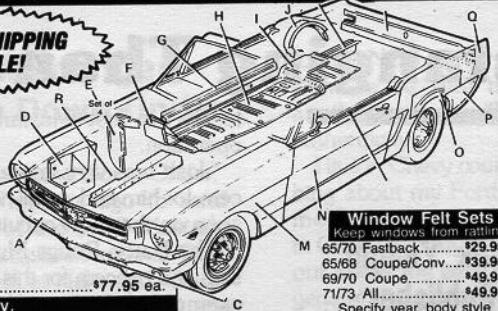

Your One-Stop Mustang Shop!

Please specify year, and right or left when ordering.

A. Bumpers.

Best quality! Specify year, front or rear. 65/70.....$77.95 ea.

B. Hood Assembly.

65/66, 56612.....$149.95 ea.
67/68, 766121.....$169.95 ea.
67/68, 766122, FUW Indc.....$199.95 ea.

C. Valances.

65/66 Front, 57939.....$39.95 ea.
67/68 Front, 77939.....$39.95 ea.
69 Front, 97626.....$74.95 ea.
70 Front, 07626.....$74.95 ea.
65/68 Rear*.....$39.95 ea.
69/70 Rear*.....$49.95 ea.

D. Fender Aprons.

Front R/H Front L/H Rear L or R
65/66.....$27.95 ea. $24.50 ea. $29.95 ea.
67/68.....$39.95 ea. $22.95 ea. $29.95 ea.
69/73.....$42.95 ea. $27.45 ea. $47.00 ea.

E. Splash Shield Kits (w/rubber).

65/66, 85102.....$49.95 set
67/68, 67102.....$49.95 set

F. Torque Box.

G. Inner Rocker Panel.

65/68, A 112.....$49.95 ea.
69/73, M 112 A.....$89.95 ea.

J. Outer Wheel House.

65/66, A 113.....$49.95 ea.
67/70 (specify year).....$54.95 ea.

Inner Wheel House*

65/70.....$54.95 ea.

K. Rear Shackle Rail.

65/70, M 103.....$39.00 ea.

L. Tail Light Panels.

M. Front Fenders.

65/66.....$119.95 ea.
67/70.....$129.95 ea.

N. Outer Door Skins.

65/66.....$79.95 ea.
67/68.....$89.95 ea.

P. Lower Rear Quarter Patch.

Inner Lower Rear Quarter Patch*

65/70, A 109.....$11.95 ea.
71/73, A 409.....$18.00 ea.

Q. Quarter Panel Skin (repro).

65/68.....$79.95 ea.
69/73.....$119.95 ea.

69/70 Fastback Quarter*

C9ZZ-6327840/1 AR (skin).....$99.95 ea.
C9ZZ-6327840/1 BR (H.D.).....$169.95 ea.

65/66 Full Quarter Panel*

Trunk Floors*

65/68 61218 RH.....$29.95 65/68 61219 LH.....$29.95
69/70 51218 RH.....$29.95 69/70 51219 LH.....$29.95

R. Frame Rail

FULL 124 (2 piece rail) (R or L).....$150.00 ea.

Floor Pan Special

Incl. 1 pr. A 107 fronts, & 1 pr. A108 E extended rears. FPS 100.....$169.95

Information: (203) 647-1965 TeleFax: (203) 649-1260

Same Day Shipping, Next Day Delivery Available Upon Request!

Complete Floor Special

Incl. 1 pr. A 107 fronts, 1 pr. A 108 E extended rears plus 1 pr. fire wall patches. 126 PR. FPS 200.....$229.95

Convertible Floor Special

Incl. 1 pr. A 107 fronts, 1 pr. A 108 E extended rears plus 1 pr. A 112 inner rocker panels and 1 pr. A 114 torque boxes. FPS 300.....$349.95

Deluxe! Best quality. C5ZZ 18471 BR.....$22.95
Heater Hose. Orig. style. 8 ft.....$15.95

Tail Light Bezels

65/66 53489.....$25.90 pr.
67/68 C8ZZ 13489 A.....$59.70 set

Perfect Fit Radio

AM/FM stereo cassette, 14 watts
65/73 USA 02.....$139.95
Digital. USA 01.....$219.95

Radio Antenna Kit

65/68, C5ZZ 18813 AR.....$16.95

Floor Mats

A: Tri-Color Running Horse Blk w/running horse on red, white & blue striped circle. Set of 4.....$27.90 set
B: Custom Two-Tone Carpeted Mats Available in black, blue, red or tan. Set of 4.....$34.95 set
C: Original Pony Mats Set of 4.....$45.00 set

Export Brace

Black 160521.....$35.95
Chrome 160522.....$49.95

Mustang Videos