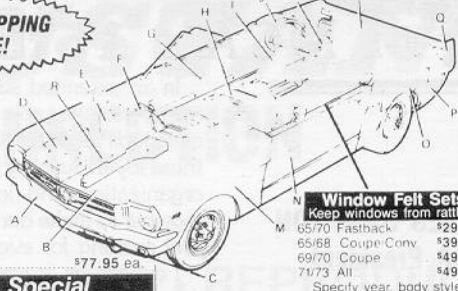

A. Bumpers.
Best quality!
Specify year.
front or rear. 65/70. $77.95 ea.

Floor Pan Special
Incl. 1 pr. A 107 fronts. & 1 pr. A108 E rears. FPS100. $169.95

B. Hood Assembly.
65/66. 56612. $149.95 ea.
67/68. 766121. $169.95 ea.
NEW 67/68. 766122. w/ Indic. $199.95 ea.

C. Valances.
65/66 Front. 57939. $39.95 ea.
67/68 Front. 77939. $39.95 ea.
69 Front. 97626. $74.95 ea.
70 Front. 7626. $74.95 ea.
65/68 Rear* (spec. yr) Lamps or exhaust $34.95 ea.
69/70 Rear* $49.95 ea.

D. Fender Aprons.
Front R/H Front L/H Rear L or R
65/66. $27.95 ea. $24.50 ea. $29.95 ea.
67/68. $39.95 ea. $22.95 ea. $29.95 ea.
69/73. $42.95 ea. $27.45 ea. $47.00 ea.

E. Splash Shield Kits (w/rubber).
65/66. 65102. $39.95 set
67/68. 67102. $39.95 set

F. Torque Box.
65/70. 114 (convertible). $49.95 ea.
65/70. 117 (hardtop). $49.95 ea.

G. Inner Rocker Panel.
65/68. A 112. $49.95 ea.
69/73. M 112 A. $89.95 ea.

J. Outer Wheel House.
65/66 88113 LH / 99113 RH. $49.95 ea.
67/70. $54.95 ea.

Inner Wheel House.
65/70 57886 RH / 57887 LH. $54.95 ea.

K. Rear Shackie Rail.
65/70. 88103 LH. 99103 RH. $29.95 ea.

L. Tail Light Panels.
65/66. 50324. $59.95 ea.
67/68. 70324. $59.95 ea.
69. 90320. $99.95 ea.
70. 320. $89.95 ea.
71/73. 30320. $99.95 ea.

M. Front Fenders.
65/66. $119.95 ea.
67/70. $129.95 ea.

N. Outer Door Skins.
65/66. $79.95 ea.
67/68. $89.95 ea.

P. Lower Rear Quarter Patch.
65/66. 88100 (left). $23.50 ea.
65/66. 99100 (right). $23.50 ea.
67/68. 88200 (left). $27.50 ea.
67/68. 99200 (right). $27.50 ea.
69/70. M 300. $34.00 ea.
69/70. M 300 A/F/B. $34.00 ea.
71/73. M 400. $39.00 ea.

Inner Lower Rear Quarter Patch.
65/70. A 109. $11.95 ea.
71/73. A 409. $18.00 ea.

Q. Quarter Panel Skin (repro).
65/68. $79.95 ea.
69/73. $99.95 ea.

69/70 Fastback Quarter.
C9ZZ-6327840/1 AR (skin). $99.95 ea.
C9ZZ-6327840/1 BR (H.D.). $169.95 ea.

65/66 Full Quarter Panel.
57846 (hardtop) (right). $119.95 ea.
57847 (hardtop) (left). $119.95 ea.
67846 (conv.) (right). $119.95 ea.
67847 (conv.) (left). $119.95 ea.

Trunk Floors.
65/68 61218 RH. $29.95 65/68 61219 LH. $29.95
69/70 51218 RH. $29.95 69/70 51219 LH. $29.95

R. Frame Rail Complete Front
FULL 124 (2 piece rail) (R or L). $134.95 ea.

Window Felt Sets
Keep windows from rattling
65/70 Fastback. $29.95
65/68 Coupe Conv. $39.95
69/70 Coupe. $49.95
71/73 All. $49.95
Specify year, body style

Complete Floor Special
Incl. 1 pr. A 107 fronts. 1 pr. A 108 E rears plus 1 pr. fire wall patches. 126 PR. FPS 200. $229.95

Convertible Floor Special
Incl. 1 pr. A 107 fronts. 1 pr. A 108 E rears plus 1 pr. A 112 inner rocker panels and 1 pr. A 114 torque boxes. FPS 300. $349.95

65/68 Heater Plenum
Deluxe!
Best quality. C5ZZ 18471 BR. $22.95
Heater Hose. Orig. style 8 ft. $15.95

Tail Light Bezels
65/66. 53489. $25.90 pr.
67/68. C8ZZ 13489 A. $59.70 set

Perfect Fit Radio
AM/FM stereo cassette. 14 watts
65/73 USA 02. $139.95
Digital USA 01. $219.95
Other Styles Available

Radio Antenna Kit
65/68. C5ZZ 18813 AR. $16.95