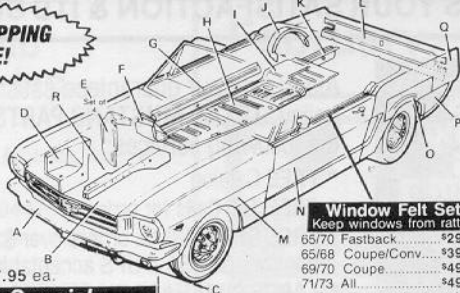

Your One-Stop Mustang Shop!

Please specify year, and right or left when ordering.

A. Bumpers.

Best quality!
Specify year.
front or rear. 65/70. $77.95 ea.

Floor Pan Special

Incl. 1pr. A 107 fronts, & 1 pr. A108 E rears. FPS100..... $169.95

B. Hood Assembly.

65/66, 56612..... $149.95 ea.
67/68, 766121..... $169.95 ea.
NEW! 67/68, 766122, w/ Indic. .... $199.95 ea.

C. Valances.

65/66 Front, 57939..... $39.95 ea.
67/68 Front, 77939..... $39.95 ea.
69 Front, 97626..... $74.95 ea.
70 Front, 7626..... $74.95 ea.
65/68 Rear* (spec. yr) Lamps or exhaust $34.95 ea.
69/70 Rear*..... $49.95 ea.

D. Fender Aprons.

Front R/H Front L/H Rear L or R
65/66, $27.95 ea. $24.50 ea. $29.95 ea.
67/68, $39.95 ea. $22.95 ea. $29.95 ea.
69/73, $42.95 ea. $27.45 ea. $47.00 ea.

E. Splash Shield Kits (w/rubber).

65/66, 65102..... $39.95 set
67/68, 67102..... $39.95 set

F. Torque Box.

65/70, 114 (convertible)..... $49.95 ea.
65/70, 117 (hardtop)..... $49.95 ea.

G. Inner Rocker Panel.

65/68, A 112..... $49.95 ea.
69/73, M 112 A..... $89.95 ea.

J. Outer Wheel House.

65/66 88113 LH / 99113 RH..... $49.95 ea.
67/70..... $54.95 ea.

Inner Wheel House*

65/70 57886 RH / 57887 LH..... $54.95 ea.

K. Rear Shackle Rail.

65/70, 88103 LH, 99103 RH..... $29.95 ea.

L. Tail Light Panels.

65/66, 50324..... $59.95 ea.
67/68, 70324..... $59.95 ea.
69, 90320..... $99.95 ea.
70, 320..... $89.95 ea.
71/73, 30320..... $99.95 ea.

M. Front Fenders.

65/66..... $119.95 ea.
67/70..... $129.95 ea.

N. Outer Door Skins.

65/66..... $79.95 ea.
67/68..... $89.95 ea.

P. Lower Rear Quarter Patch.

65/66, 88100 (left)..... $23.50 ea.
65/66, 99100 (right)..... $23.50 ea.
67/68, 88200 (left)..... $27.50 ea.
67/68, 99200 (right)..... $27.50 ea.
69/70, M 300 (cpe. / conv.)..... $34.00 ea.
69/70, M 300 A F/B..... $34.00 ea.
71/73, M 400..... $39.00 ea.

Inner Lower Rear Quarter Patch*

65/70, A 109..... $11.95 ea.
71/73, A 409..... $18.00 ea.

Q. Quarter Panel Skin (repro).

65/68..... $79.95 ea.
69/73..... $99.95 ea.

69/70 Fastback Quarter*

C9Z2-6327840/1 AR (skin)..... $99.95 ea.
C9Z2-6327840/1 BR (H.D.)..... $169.95 ea.

65/66 Full Quarter Panel*

57846 (hardtop) (right)..... $119.95 ea.
57847 (hardtop) (left)..... $119.95 ea.
67846 (conv.) (right)..... $119.95 ea.
67847 (conv.) (left)..... $119.95 ea.

Trunk Floors*

65/68 61218 RH $29.95 65/68 61219 LH $29.95
69/70 51218 RH $29.95 69/70 51219 LH $29.95

R. Frame Rail Complete Front

FULL 124 (2 piece rail) (R or L)..... $134.95 ea.

* Not shown. * PrePay * Shipped Freight Collect
Fender, quarter panels require $10.00 packing charge

Complete Floor Special

Convertible Floor Special

Incl. 1pr. A 107 fronts, 1pr. A 108 E rears plus 1pr. A 112 inner rocker panels and 1pr. A 114 torque boxes. FPS 300..... $349.95

65/68 Heater Plenum

Deluxe! C5ZZ 18471 BR..... $22.95
Heater Hose. Orig. style. 8 ft..... $15.95

Tail Light Bezels

65/66 53489..... $25.90 pr.
67/68 C8ZZ 13489 A..... $59.70 set

Perfect Fit Radio

AM/FM stereo cassette, 14 watts
65/73 USA 02..... $139.95
Digital USA 01..... $219.95

Radio Antenna Kit