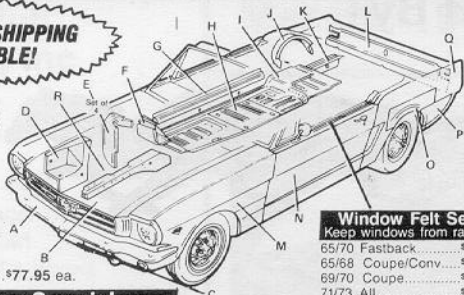

A. Bumpers.

Best quality! Specify year, front or rear. 65/70...$77.95 ea.

Floor Pan Special

Incl. 1 pr. A 107 fronts, & 1 pr. A108 E rears. FPS100...$169.95

B. Hood Assembly.

65/66, 56612...$149.95 ea.
67/68, 766121...$169.95 ea.
NEW! 67/68, 766122, w/ Indic. $199.95 ea.

C. Valances.

65/66 Front, 57939...$39.95 ea.
67/68 Front, 77939...$39.95 ea.
69 Front, 97626...$74.95 ea.
70 Front, 07626...$74.95 ea.
65/68 Rear (Spec. yr.) Lamps or exhaust $34.95 ea.
69/70 Rear...$49.95 ea.

D. Fender Aprons.

E. Splash Shield Kits (w/rubber).

65/66, 65102...$39.95 set
67/68, 67102...$39.95 set

F. Torque Box.

65/70, 114 (convertible)...$49.95 ea.
65/70, 117 (hardtop)...$49.95 ea.

G. Inner Rocker Panel.

65/68, A 112...$49.95 ea.
69/73, M 112 A...$89.95 ea.

J. Outer Wheel House.

65/66, 88113 LH / 99113RH...$49.95 ea.
67/70...$54.95 ea.

Inner Wheel House*

65/70 57886 RH / 57887 LH...$54.95 ea.

K. Rear Shackle Rail.

65/70, 88103 LH, 99103 RH...$29.95 ea.

L. Tail Light Panels.

65/66, 50324...$59.95 ea.
67/68, 70324...$59.95 ea.
69, 90320...$99.95 ea.
70, 320...$99.95 ea.
71/73, 30320...$99.95 ea.

M. Front Fenders.

65/66...$119.95 ea.
67/70...$129.95 ea.

N. Outer Door Skins.

65/66...$79.95 ea.
67/68...$89.95 ea.

P. Lower Rear Quarter Patch.

65/66, 88100 (left)...$23.50 ea.
65/66, 99100 (right)...$23.50 ea.
67/68, 88200 (left)...$27.50 ea.
67/68, 99200 (right)...$27.50 ea.
69/70, M 300 (cpe. / conv.)...$34.00 ea.
69/70, M 300 A F/B...$34.00 ea.
71/73, M 400...$39.00 ea.

Inner Lower Rear Quarter Patch*

65/70, A 109...$11.95 ea.
71/73, A 409...$18.00 ea.

Q. Quarter Panel Skin (repro).

65/68...$79.95 ea.
69/73...$99.95 ea.

69/70 Fastback Quarter*

65/66 Full Quarter Panel*

57846 (hardtop) (right)...$119.95 ea.
57847 (hardtop) (left)...$119.95 ea.
67846 (conv.) (right)...$119.95 ea.
67847 (conv.) (left)...$119.95 ea.

Trunk Floors*

R. Frame Rail Complete Front

FULL 124 (2 piece rail) (R or L)...$134.95 ea.

Information: (203) 647-1965 TeleFax: (203) 649-1260

Same Day Shipping, Next Day Delivery Available Upon Request!

Complete Floor Special

Convertible Floor Special

65/68 Heater Plenum

Best quality. C5ZZ 18471 BR...$22.95

Perfect Fit Radio

Radio Antenna Kit

65/68, C5ZZ 18813 AR...$16.95

Floor Mats

Export Brace

Black 160521...$35.95
Chrome 160522...$49.95

Original Style Radiator Hoses

Original Style Heater Hoses

Car Covers by COVERCRAFT industries inc.

65/66 Fog Lamp Kit

Battery Box Kit

Tri-Y Headers

P/S Lowering Bracket

Hi-PO Exhaust Manifolds

C9430 (chrome) $399.95
C5ZZ 9430 PR...$289.95 pr

Complete Dual Exhaust Kits

Door Panels

69/73 Deluxe Door Panels

Door Sill Plates

Monte Carlo Bars

65/73 Leaf Springs

Leaf Springs...starting at $1399.00 pr.
Specify year and engine size

Rear Shackles

FS 769...$1500 ea.
Urethane Bushings
2019G...$400 ea.

KYE Gas Shocks

(Set of 4)
65/70 SHOCK 2
71/73 SHOCK 4
$99.95

Wheel Well Moldings

67/68 791654 Set of 4...$74.95
69/70 991654 Set of 4...$74.95

Rocker Moldings