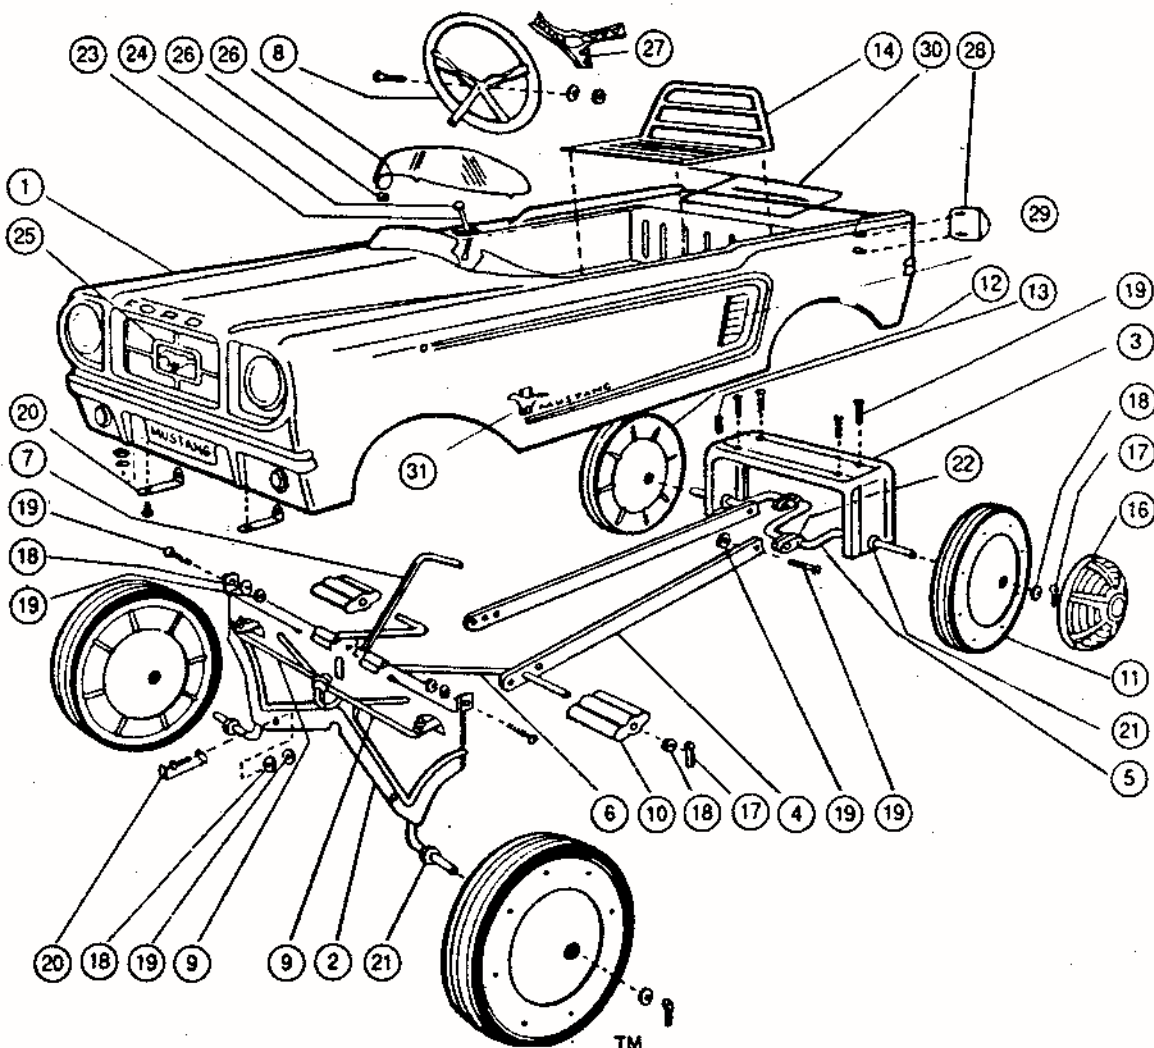

The little "muscle car" once considered a Christmas toy has now become a serious collectible. Built for Ford in 1964 and 1965, AMF Co. continued to produce this 39" miniature through 1972 with modifications. **Blue Diamond** is pleased to offer a full and complete kit of parts and information for your restoration efforts.

MUSTANG PEDAL CAR PARTS

For price information or to place an order call, write or FAX:

BLUE DIAMOND CLASSICS, Mustang Pedal Car Parts
 6464 North Rucker Road
 Indianapolis, Indiana 46220
 (317) 259-1519 FAX: (317) 253-7170