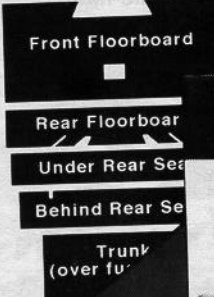

WOOD WHEEL

Real walnut handgrip with center pony emblem & mounting kit. Specify year **\$79.95**

World Wide Shipping

1965-73 Mustang & Shelby
 Nearly 200 pages with over 1,400 photos. A must for any Mustang enthusiast. **Only \$3.00**

CARPET UNDERLAY

Reduce noise while insulating against temperature. Die-cut, waterproof material. Kits starting at **\$29.95**

Cougar
 Nearly 100 pages of reproduction and original parts for your Cougar. Largest selection available anywhere! **Only \$2.00**