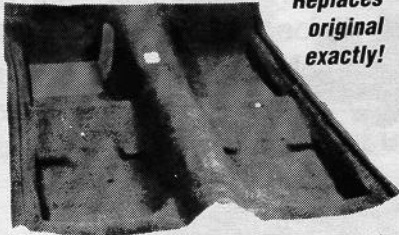

Mustangs Unlimited

RESTORATION AND PERFORMANCE PARTS

New Expanded Hours
Monday-Friday 8:00-8:00
Saturday 8:00-5:00 EST.

203-647-1965 • 24hr FAX 203-649-1260 • 185 Adams Street, Manchester, CT 06040

MT793

MOLDED CARPETING

Replaces original exactly!

OEM quality in original colors. MCA approved. Specify year, color & body style.
'65-73 models **$84.95**
'74-93 models **$99.95**
Mach 1 with inserts ..... from **$145.00**
Fastback fold-down pieces (set of 3) **$18.00**

UPHOLSTERY SALE

Highest quality available!
'65-66 Pony buckets **$139.95**
'65-66 Pony complete set **$199.95**
'65-68 standard buckets **$99.95**
Complete standard set **$149.95**
'69-70 Mach 1 buckets **$159.95**
Upholstery installation kit **$4.95**
'65-68 standard door panels **$49.95**