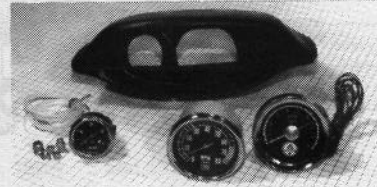

289/302/351W COBRA VALVE COVERS
 Black crinkle with polished fins. '66-'70 type. **..\$79.90/pr**

COBRA 'LE MANS' 390/428 VALVE COVERS

Those famous "COBRA-LE MANS" valve covers are back! Available two ways:
 Black Crinkle**\$119.00/pr.**
 Polished**\$129.95/pr.**

HALON FIRE EXTINGUISHERS

All chrome with mounting brackets. For all you open track guys! Hurry, only a few available in the USA! **\$100.00 ea.**

SHELBY GAUGES / POD

1965 Tach, excellent reproduction, with "CS" logo on dial, **\$199.00**
 1966 Tach, excellent repro, with "CS" logo, \$249.00
 Bracket extra \$
 1965 Oil Gauge, repro, **\$59.90**
 1965 Shelby repro Pod for dash. **\$49.00**