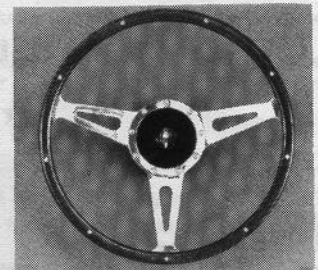

1969-70 Shelby Hood Pins. from original molds. **\$29.95 ea., \$59.95 pr.**

1967 SHELBY HOOD PINS SHOWN

THERMOSTAT HOUSING

Perfect addition to your cobra intake. Non-smog type, for use with stock bypass hose. **Concours quality. NEW! \$19.95**

289/302/351W COBRA VALVE COVERS
 Black crinkle with polished fins. '66-'70 type. **..\$79.90/pr**

COBRA 'LE MANS' 390/428 VALVE COVERS

Those famous "COBRA-LE MANS" valve covers are back! Available two ways:
 Black Crinkle**\$119.00/pr.**
 Polished**\$129.95/pr.**

HALON FIRE EXTINGUISHERS

All chrome with mounting brackets. For all you open track guys! Hurry, only a few available in the USA! **\$100.00 ea.**

SHELBY GAUGES / POD

1965 Tach, excellent reproduction, with "CS" logo on dial, **\$199.00**
 1966 Tach, excellent repro, with "CS" logo, \$249.00
 Bracket extra \$
 1965 Oil Gauge, repro, **\$59.90**
 1965 Shelby repro Pod for dash. **\$49.00**