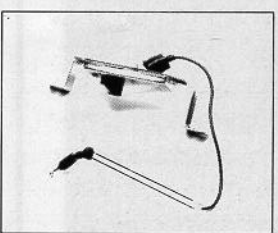

## NEW! EXACT REPRO. AUTOLITE DISTRIBUTOR CAP

Perfect for show, fits all V-8's. Same one you have seen for \$100.00.  
EG-401 ..... **Only \$59.95**