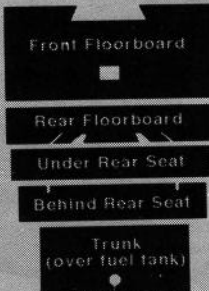

CARPET UNDERLAY

Reduce noise while insulating against temperature. Die-cut, waterproof material. Kits starting at **\$29.95**

SHEET METAL

We offer a complete selection of sheet metal including floor pans, frame rails, torque boxes, quarter panels, decklids, fenders, hoods and more. Call for specific applications and current prices.