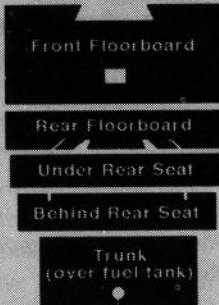

'65-73 models **\$84.95**
'74-93 models **\$99.95**
Mach 1 with inserts from **\$145.00**
Fastback fold-down pieces (set of 3) ... **\$18.00**

CARPET UNDERLAY

Reduce noise while insulating against temperature. Die-cut, waterproof material. Kits starting at **\$29.95**