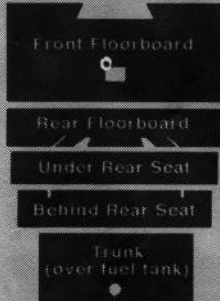

CARPET UNDERLAY

Reduce noise while insulating against temperature. Die-cut, waterproof material. Kits starting at **\$29.95**

SHEET METAL

We offer a complete selection of sheet metal including floor pans, frame rails, torque boxes, quarter panels, decklids, fenders, hoods and more. Call for specific applications and current prices.