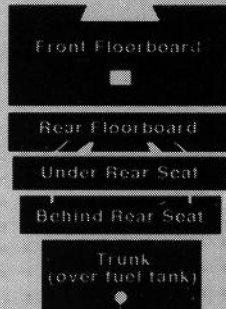

CARPET UNDERLAY

Reduce noise while insulating against temperature. Die-cut, waterproof material. Kits starting at $29.95