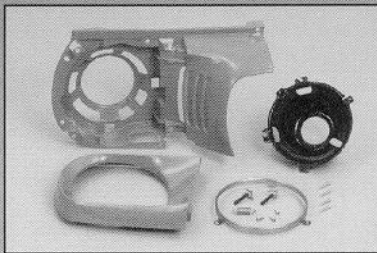

67 QUARTER PANEL SKIN W/HOLE FOR LOUVERS

NEW! Quarter panel skins are now available with the holes cut out for the louvers. No second guessing is necessary when applying the ornaments to these skins!

- 67 2154933 RH.....ea. 79.95
- 67 2154934 LHea. 79.95

CALYX MANIFOLD DRESSING

Brush loose rust and dirt from manifold and apply Calyx with flannel and polish. Use Quick Stick as a touch up.

- CAL1 Calyxea. 12.95
- CAL1A Quick Stickea. 4.95

HIGH-QUALITY REPRODUCTION HEADLAMP ASSEMBLY