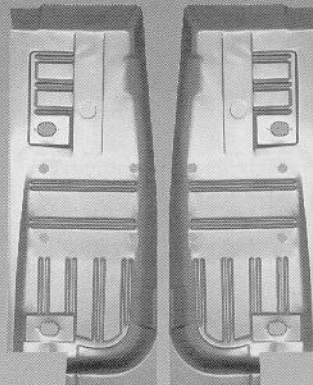

CALYX MANIFOLD DRESSING

Brush loose rust and dirt from manifold and apply Calyx with flannel and polish. Use Quick Stick as a touch up.

- CAL1 Calyxea. 12.95
- CAL1A Quick Stickea. 4.95

HIGH-QUALITY REPRODUCTION HEADLAMP ASSEMBLY

More radiators available. Call for additional information.

64-73 FULL LENGTH MUSTANG FLOOR PANS

64-73 floor pans are repro of the originals made here in the USA of 19 gauge steel. Drain holes and seat bolt access holes are stamped out. **BEST AVAILABLE!**