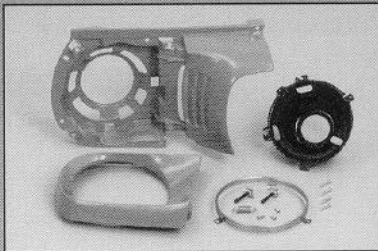

67 QUARTER PANEL SKIN W/HOLE FOR LOUVERS

NEW! Quarter panel skins are now available with the holes cut out for the louvers. No second guessing is necessary when applying the ornaments to these skins!

67 2154933 RH.....	ea.	79.95
67 2154934 LH.....	ea.	79.95

CALYX MANIFOLD DRESSING

Brush loose rust and dirt from manifold and apply Calyx with flannel and polish. Use Quick Stick as a touch up.

CAL1 Calyx	ea.	12.95
CAL1A Quick Stick	ea.	4.95

HIGH-QUALITY REPRODUCTION HEADLAMP ASSEMBLY