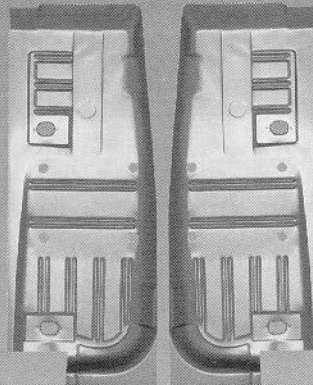

CALYX MANIFOLD DRESSING

Brush loose rust and dirt from manifold and apply Calyx with flannel and polish. Use Quick Stick as a touch up.

CAL1 Calyx	ea.	12.95
CAL1A Quick Stick	ea.	4.95

HIGH-QUALITY REPRODUCTION HEADLAMP ASSEMBLY

More radiators available. Call for additional information.

64-73 FULL LENGTH MUSTANG FLOOR PANS

64-73 floor pans are repros of the originals made here in the USA of 19 gauge steel. Drain holes and seat bolt access holes are stamped out. **BEST AVAILABLE!**