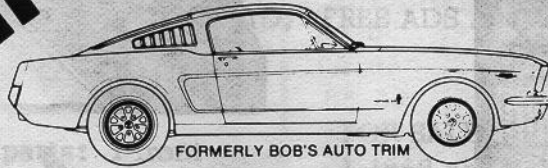

CALIFORNIA AUTO TRIM

FORMERLY BOB'S AUTO TRIM

14737 CALVERT STREET, VAN NUYS, CA 91401 (213) 781-3302

MUSTANG

"YOUR ONE STOP SHOP FOR '65-'66 MUSTANG SOFT TRIM ITEMS"