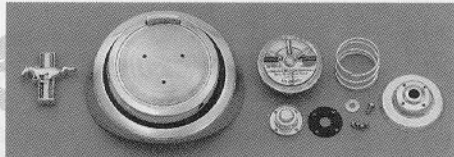

Pop-Off Type Gas Cap Kits

Kit includes gas cap and emblem. Running horse emblem is licensed by Ford. GT emblem and gas cap are not licensed.

SPECIAL INTRODUCTORY PRICE!

67	MPO1KIT	W/running horse emblem	.....ea.	149.95
67	MPO2KIT	W/black GT emblem	.....ea.	149.95
68	MPO3KIT	W/red GT emblem	.....ea.	149.95
69	MPO4KIT	W/running horse emblem	.....ea.	149.95
70	MPO5KIT	W/running horse emblem	.....ea.	149.95

Scuff Plates					
65-68	.....ea.	14.95	71-73	.....ea.	19.95
69-70	.....ea.	18.95	84-89	.....ea.	39.90

ORDER 24 HOURS A DAY 7 DAYS A WEEK

LOW GUARANTEED PRICES

We will meet or beat any advertised price on an identical product in this magazine. Offer valid for 30 days from issue date.

Look for us on the Internet!
<http://www.musclecarparts.com/paddock/>
e-mail: paddock@indy.net

©Copyright 1996 by The Paddock®. Prices and policies were in effect at time of printing. Not responsible for typographical errors or errors in production.