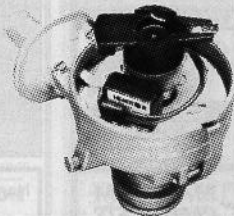

Other years available.

(Distributor not included)

HIDDEN UNDER DISTRIBUTOR CAP

NEW! PERTRONIX[™] IGNITOR ELECTRONIC IGNITION SYSTEM

Easy, simple conversion to electronic ignition without any noticeable modifications—it all fits under your distributor cap. Get rid of your points easily in about 15-20 minutes while improving fuel economy, performance and plug life. This is one of the best changes that you can make to your car and still keep the stock appearance. 30 month warranty.

EG-335 57-74 V-8 (Except Dual Points) . . . **\$69.95**

EG-346 57-74 V-8 Dual Points
w/o Vac. Adv. **\$69.95**

EG-347 57-74 V-8 Dual Points
w/Vac. Adv. **\$69.95**

EG-336 65-73 6 Cyl. **\$69.95**

NEW! POP-OFF GAS CAPS