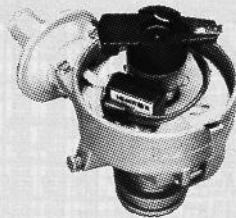

Other years available.

(Distributor not included)

HIDDEN UNDER DISTRIBUTOR CAP

NEW! PERTRONIX™ IGNITOR ELECTRONIC IGNITION SYSTEM

Easy, simple conversion to electronic ignition without any noticeable modifications—it all fits under your distributor cap. Get rid of your points easily in about 15-20 minutes while improving fuel economy, performance and plug life. This is one of the best changes that you can make to your car and still keep the stock appearance. 30 month warranty.

EG-335 57-74 V-8 (Except Dual Points) . . . **\$69.95**

EG-346 57-74 V-8 Dual Points w/o Vac. Adv. **\$69.95**

EG-347 57-74 V-8 Dual Points w/Vac. Adv. **\$69.95**

EG-336 65-73 6 Cyl. **\$69.95**

NEW! POP-OFF GAS CAPS