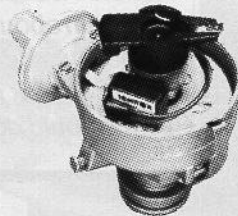

(Distributor not included)

HIDDEN UNDER DISTRIBUTOR CAP

NEW! PERTRONIX™ IGNITOR ELECTRONIC IGNITION SYSTEM

Easy, simple conversion to electronic ignition without any noticeable modifications—it all fits under your distributor cap. Get rid of your points easily in about 15-20 minutes while improving fuel economy, performance and plug life. This is one of the best changes that you can make to your car and still keep the stock appearance. 30 month warranty.

EG-335 57-74 V-8 (Except Dual Points) . . . **$69.95**

EG-346 57-74 V-8 Dual Points w/o Vac. Adv. **$69.95**

EG-347 57-74 V-8 Dual Points w/Vac. Adv. **$69.95**

EG-336 65-73 6 Cyl. **$69.95**