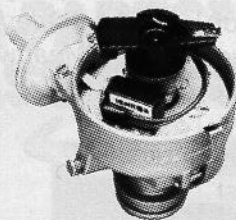

## 69-70 DASH PADS

Now in Stock! The exact same pad as original. Don't pay high prices. This is the same pad. Limited Quantity—Order Soon!

- ST-64** Black – No Air . . . **\$349.95**
  - ST-65** Black – w/Air . . . **\$349.95**
- Other years available.