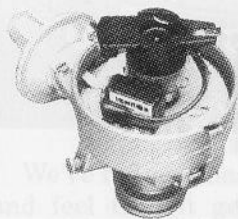

(Distributor not included)

Thousands Sold!
Never Change Points Again!