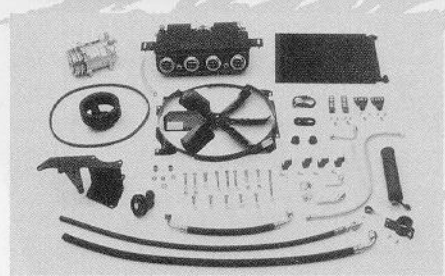

Available in sections or full length.

64-73	Short Front	29.00
64-73	Long Front	39.00
64-73	Rear	39.00
64-73	Full length	69.00

Repro Fenders

64-66	ea.	129.95
67-68	ea.	149.95
69-70	ea.	199.95
79-93	ea.	109.95

Repro Door Skins

64-68	ea.	74.95
69-70	ea.	149.95
79-86	ea.	289.95

Bumpers

Best reproduction bumpers available!

65-68	Front	89.95	65-68	Rear	94.95
69-70	Front	89.95	69-70	Rear	99.95
71-72	Front	169.95	71-72	Rear	169.95
65-68	PS013	24 pc. bumper bolt kit			11.95