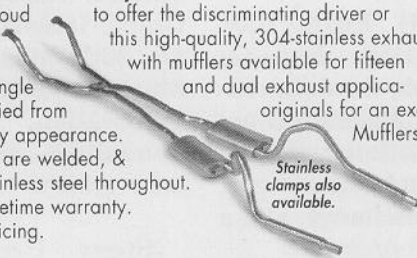

Stainless clamps also available.

Cowl Cover

Stop existing cowl leaks or prevent rust damage on your newly restored 65-68! Lexan cover with knurled aluminum knobs. $26.95