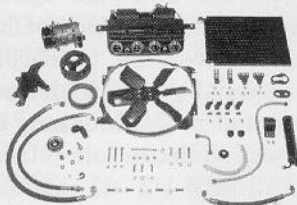

### Daily-Driver AC Kits

A less expensive, high performance version of the original AC system. Includes all parts to install (OEM-compatible components.) Features HI-output underdash unit & state-of-the-art Sanden compressor. R-12 or R-134a compatible without major component changes. 65-66 or 67-68 from \$895.00  
Copyright © 1996 by National Parts Depot. All Rights Reserved.