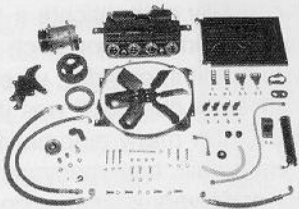

## Daily-Driver AC Kits

A less expensive, high performance version of the original AC system. Includes all parts to install (OEM-compatible components.) Features HI-output underdash unit & state-of-the-art Sanden compressor. R-12 or R-134a compatible without major component changes. 65-66 or 67-68 from **\$895.00**  
Copyright © 1996 by National Parts Depot. All Rights Reserved.