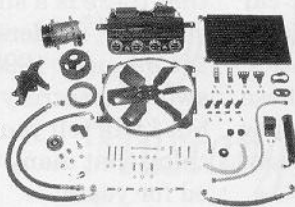

Stainless clamps also available.

Cowl Cover

Stop existing cowl leaks or prevent rust damage on your newly restored 65-68! Lexan cover with knurled aluminum knobs. **\$26.95**

Daily-Driver AC Kits

A less expensive, high performance version of the original AC system. Includes all parts to install (OEM-compatible components.) Features HI-output underdash unit & state-of-the-art Sanden compressor. R-12 or R-134a compatible without major component changes. 65-66 or 67-68 from **\$895.00**

FREE catalog!

Call now for our latest 1965-1973 Mustang parts catalog! 24-hour request hotline **352-378-9000**.

Check us out on the world wide web!
www.npdlink.com

or Write: FREE NPD Mustang Catalog
3101 SW 40th Blvd., GNV., FL 32608