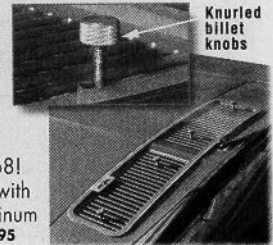

Stainless clamps also available.

Cowl Cover

Stop existing cowl leaks or prevent rust damage on your newly restored 65-68! Lexan cover with knurled aluminum knobs. **\$26.95**

Knurled billet knobs

Daily-Driver AC Kits