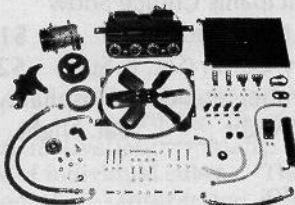

Restoration Slowed by Backorders? Call NPD.

Experience the thrill of getting WHAT you order, WHEN you order it!

- ✓ Industry-leading 97% initial order-fill rate
- ✓ Average 1-3 day delivery to most of the USA!
- ✓ World's largest, most comprehensive inventory
- ✓ Largest selection of MCA-approved/concours parts, including hard-to-find details **IN STOCK!**
- ✓ Four fully-stocked distribution centers
- ✓ Low overall prices, industry-leading quality
- ✓ Lowest overall shipping rates
- ✓ FREE UPS ground shipping on orders over $250
- ✓ Speak directly with parts people - not just order-takers

US-Made Repro Fuel Tanks

65-68 w/o drain **$99.95**,
65-68 w/drain **$124.95**,
71-73 (photo) **$179.95**,
(69, 70 orig in stock!)

Autolite "STA-FUL"

Higher output version for higher perf engines. In the same case as the standard grp 24! Only **$124.95+** shpg. (Std grp 24 only **$99.95+** shpg.)

'65-67 V-8 Front Hubs

New bearings, races, studs and drums avail separately. **$74.95/hub** (6-cyl in stock too!)

Racing Mirrors

Super-correct repro of the long obsolete racing style mirrors. RH non-remote, LH for std or dlx interior. **$119.95/each**.

New Sounds!

JVC & Kenwood AM/FM cassette decks modified to fit your factory dash. Starting at **$139.95**. Dual coaxial dash speakers start at **$22.95**

Concours Reproduction Dash Pads

No repro pads come close to this quality! 65-66 5 colors **$149.95** (Black original avail at only **$199.00**); 67-68 **$179.95**; 69-70 W/o AC **$349.95**; 71-73 **$158.95**.

The Best Repro Body Panels