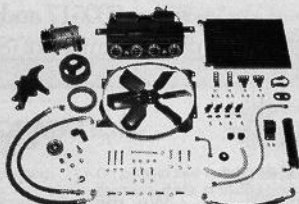

## Daily-Driver AC Kits

A less expensive, high performance version of the original AC system. Includes all parts to install (OEM-compatible components.) Features HI-output underdash unit & state-of-the-art Sanden compressor. R-12 or R-134a compatible without major component changes. 65-66 or 67-68 from **\$895.00**  
Copyright © 1996 by National Parts Depot. All Rights Reserved.