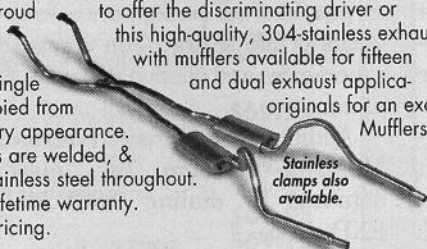

Stainless clamps also available.

Cowl Cover

Stop existing cowl leaks or prevent rust damage on your newly restored 65-68! Lexan cover with knurled aluminum knobs. **$26.95**