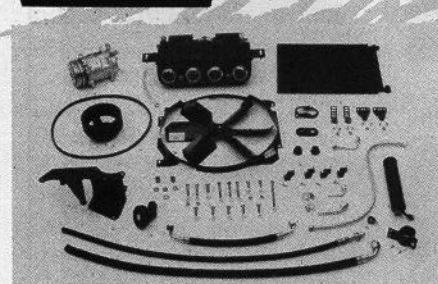

64-66ea.	129.95
67-68ea.	149.95
69-70ea.	199.95
79-93ea.	109.95

Repro Door Skins

64-68ea.	74.95
69-70ea.	149.95
79-86ea.	289.95

Daily Driver A/C Systems

Our very attractive new HI-output underdash unit and a state-of-the-art Sanden compressor are supplied in place of the rebuilt original components. Installation is identical to the original system - no modification necessary. This system can be converted to factory air at anytime by simply installing the original underdash unit and compressor. Other units are available, please call for details.