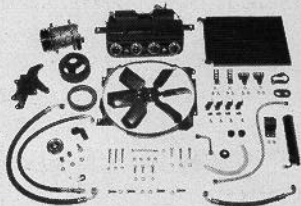

Copyright © 1996 by National Parts Depot. All Rights Reserved.