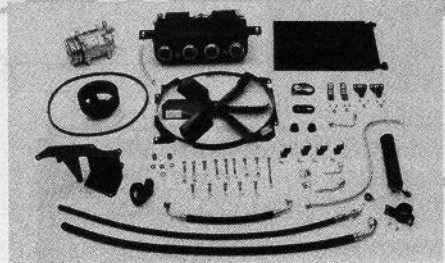

64-73	Short Front	ea. 29.00
64-73	Long Front	ea. 39.00
64-73	Rear	ea. 39.00
64-73	Full length	ea. 69.00

Repro Fenders

64-66ea.	129.95
67-68ea.	149.95
69-70ea.	199.95
79-93ea.	109.95

Repro Door Skins

64-68ea.	74.95
69-70ea.	149.95
79-86ea.	289.95

Daily Driver A/C Systems

Our very attractive new HI-output underdash unit and a state-of-the-art Sanden compressor are supplied in place of the rebuilt original components. Installation is identical to the original system - no modification necessary. This system can be converted to factory air at anytime by simply installing the original underdash unit and compressor. Other units are available, please call for details.