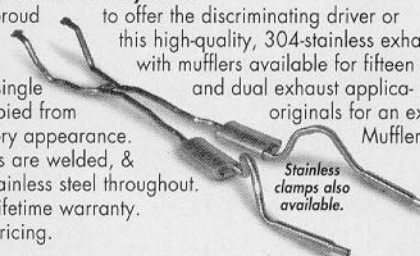

Stainless clamps also available.

Cowl Cover

Stop existing cowl leaks or prevent rust damage on your newly restored 65-68! Lexan cover with knurled aluminum knobs. **$26.95**