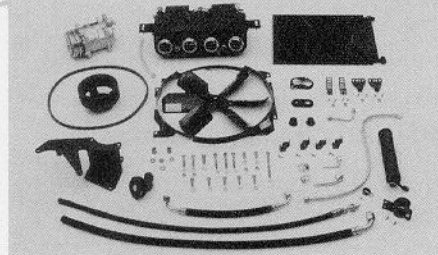

Daily Driver A/C Systems

Our very attractive new HI-output underdash unit and a state-of-the-art Sanden compressor are supplied in place of the rebuilt original components. Installation is identical to the original system - no modification necessary. This system can be converted to factory air at anytime by simply installing the original underdash unit and compressor. Other units are available, please call for details.

64-68	ea.	895.00

Look for us on the Internet!

<http://www.paddockparts.com>

Indiana e-mail: paddock@indy.net

California e-mail: paddockwest@msn.com

We will meet or beat any advertised price on an identical product in this magazine. Offer valid for 30 days from issue date.

ORDER 24 HOURS A DAY 7 DAYS A WEEK

LOW GUARANTEED PRICES