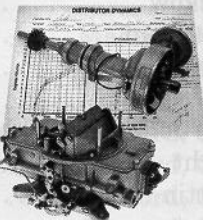

Concours-Correct Rebuilt Distributors and Carburetors

From the most respected specialists in the Mustang hobby. Expertly calibrated to OE specs! Contact your salesperson for more information.

NPD stocks the most complete line of concours correct fasteners!