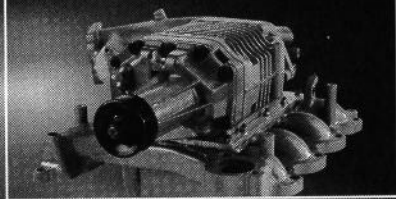

Not All Perform Equally.

AERODYNAMICS

Saleen carbon fiber components
Please CALL for availability & pricing...

Saleen S281 wing (94-98)
$199.99

Saleen S351 ground effects kit
$1,199.99

Saleen S351 rear wing
(coupe or convertible)
$199.99

Saleen SR wing
$399.99

Saleen urethane ground effects kit
(84-86), (87-89), (90-93)
$699.99

All kits include: front spoiler, side skirts,
and rear valance
(pieces sold separately)

Saleen front bumper filler
$42.99

Saleen Centrex rear wing (79-93 hatch,
coupe, convertible) Lighter, stronger and
easier to prep than fiberglass
$279.99

Saleen Speedster cover
$499.99

New!! Saleen Speedlab Supercharger
boosting engine power over 35% and
producing up to 300 horsepower.
from $3,295.00/kit